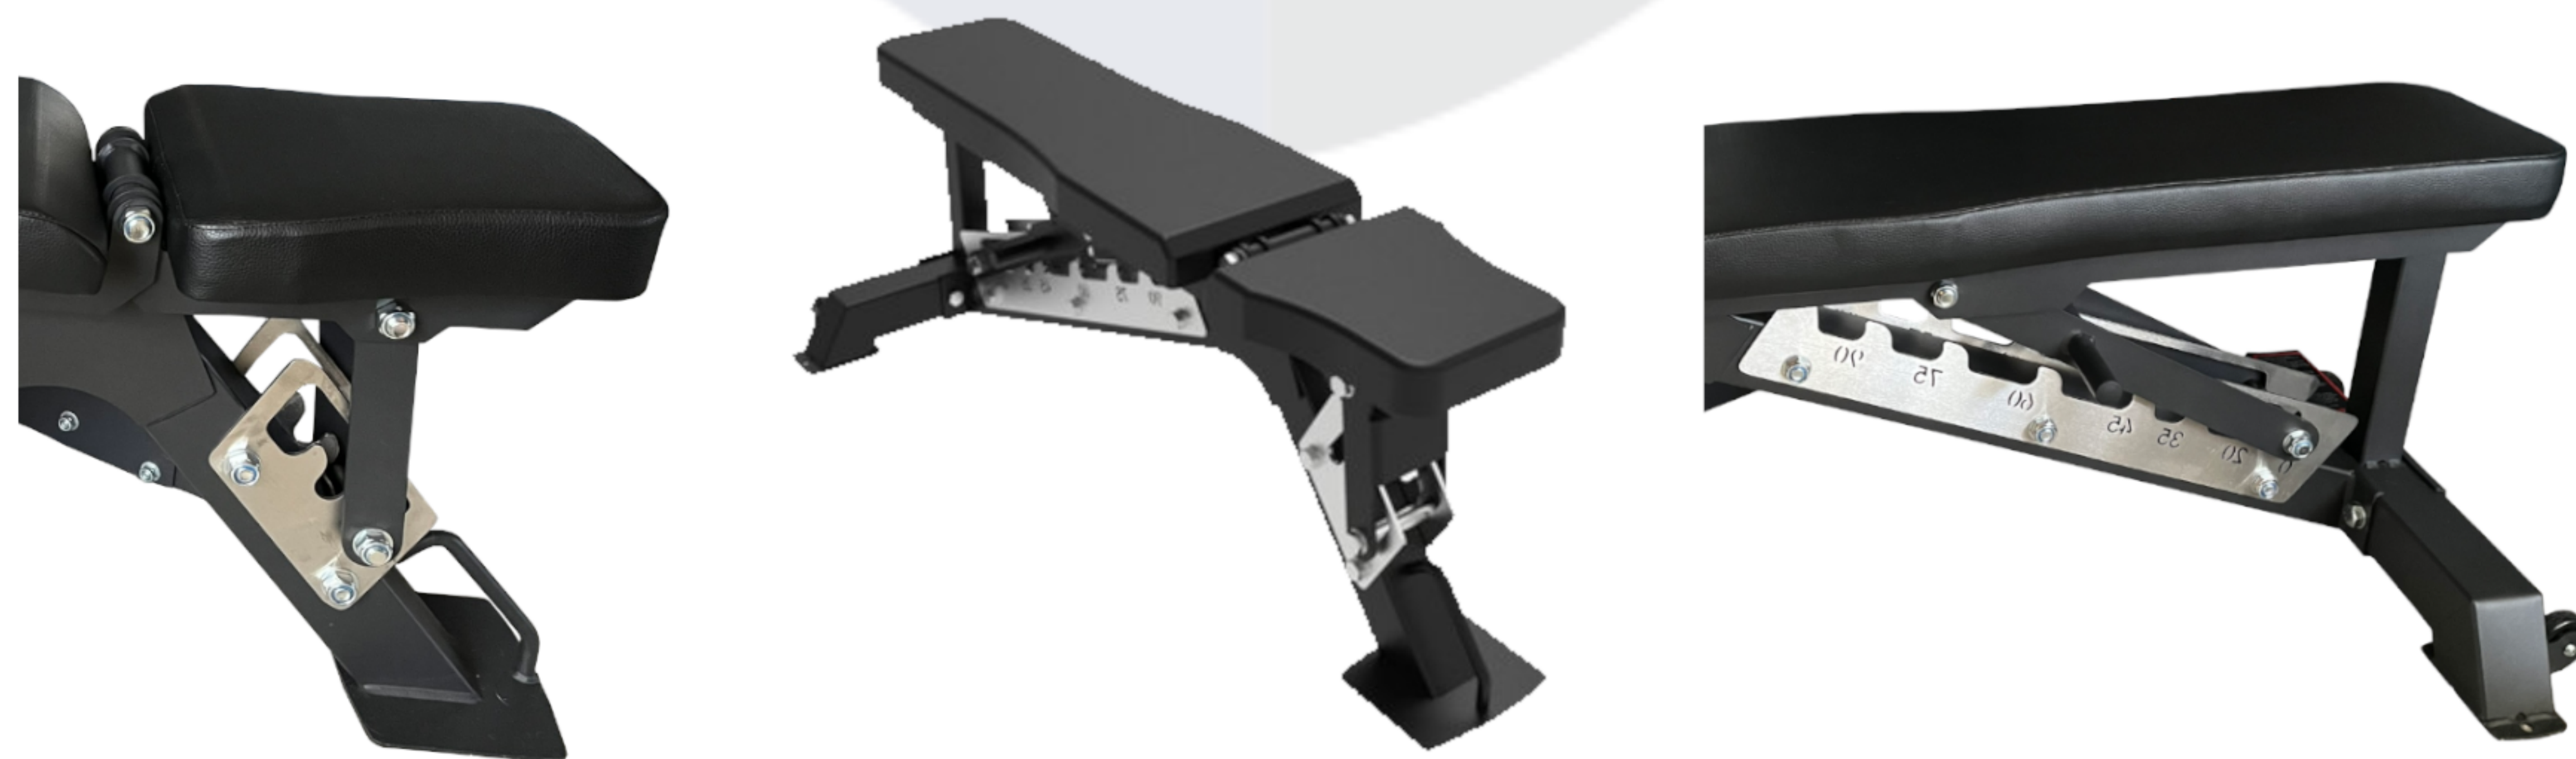

PARADIGM™

Life is not a spectator sport

BENCHES X-FIB

X-ceptional Design, X-ceptional Quality, X-ceptional Value

Features

- ✓ 7-Position Back Support Adjustment (0° to 90°)
- ✓ 3-Position Seat Angle Adjustment
- ✓ Brushed Steel Adjustment Brackets
- ✓ Commercial-Grade Upholstery
- ✓ Lifting Handles & Wheels

Specifications:

Frame: 3" x 3" / 75cm x 75cm, 11 Gauge Frame

Back Support Adjustment Positions: 7

Seat Adjustment Positions: 3

Pads: High Resilience Polyurethane Foam

Lifting Handle & Wheels

Painting: 3 Layer Electrostatic Powder Coating

Dimensions: (L x W x H): 52" x 25" x 20" / 132 x 64 x 49cm

Product Weight: 101 lb. / 46 kg

Lifetime Residential Warranty*

Light Commercial Warranty*

*Visit paradigmfitnessequipment.com/warranty-information for full details