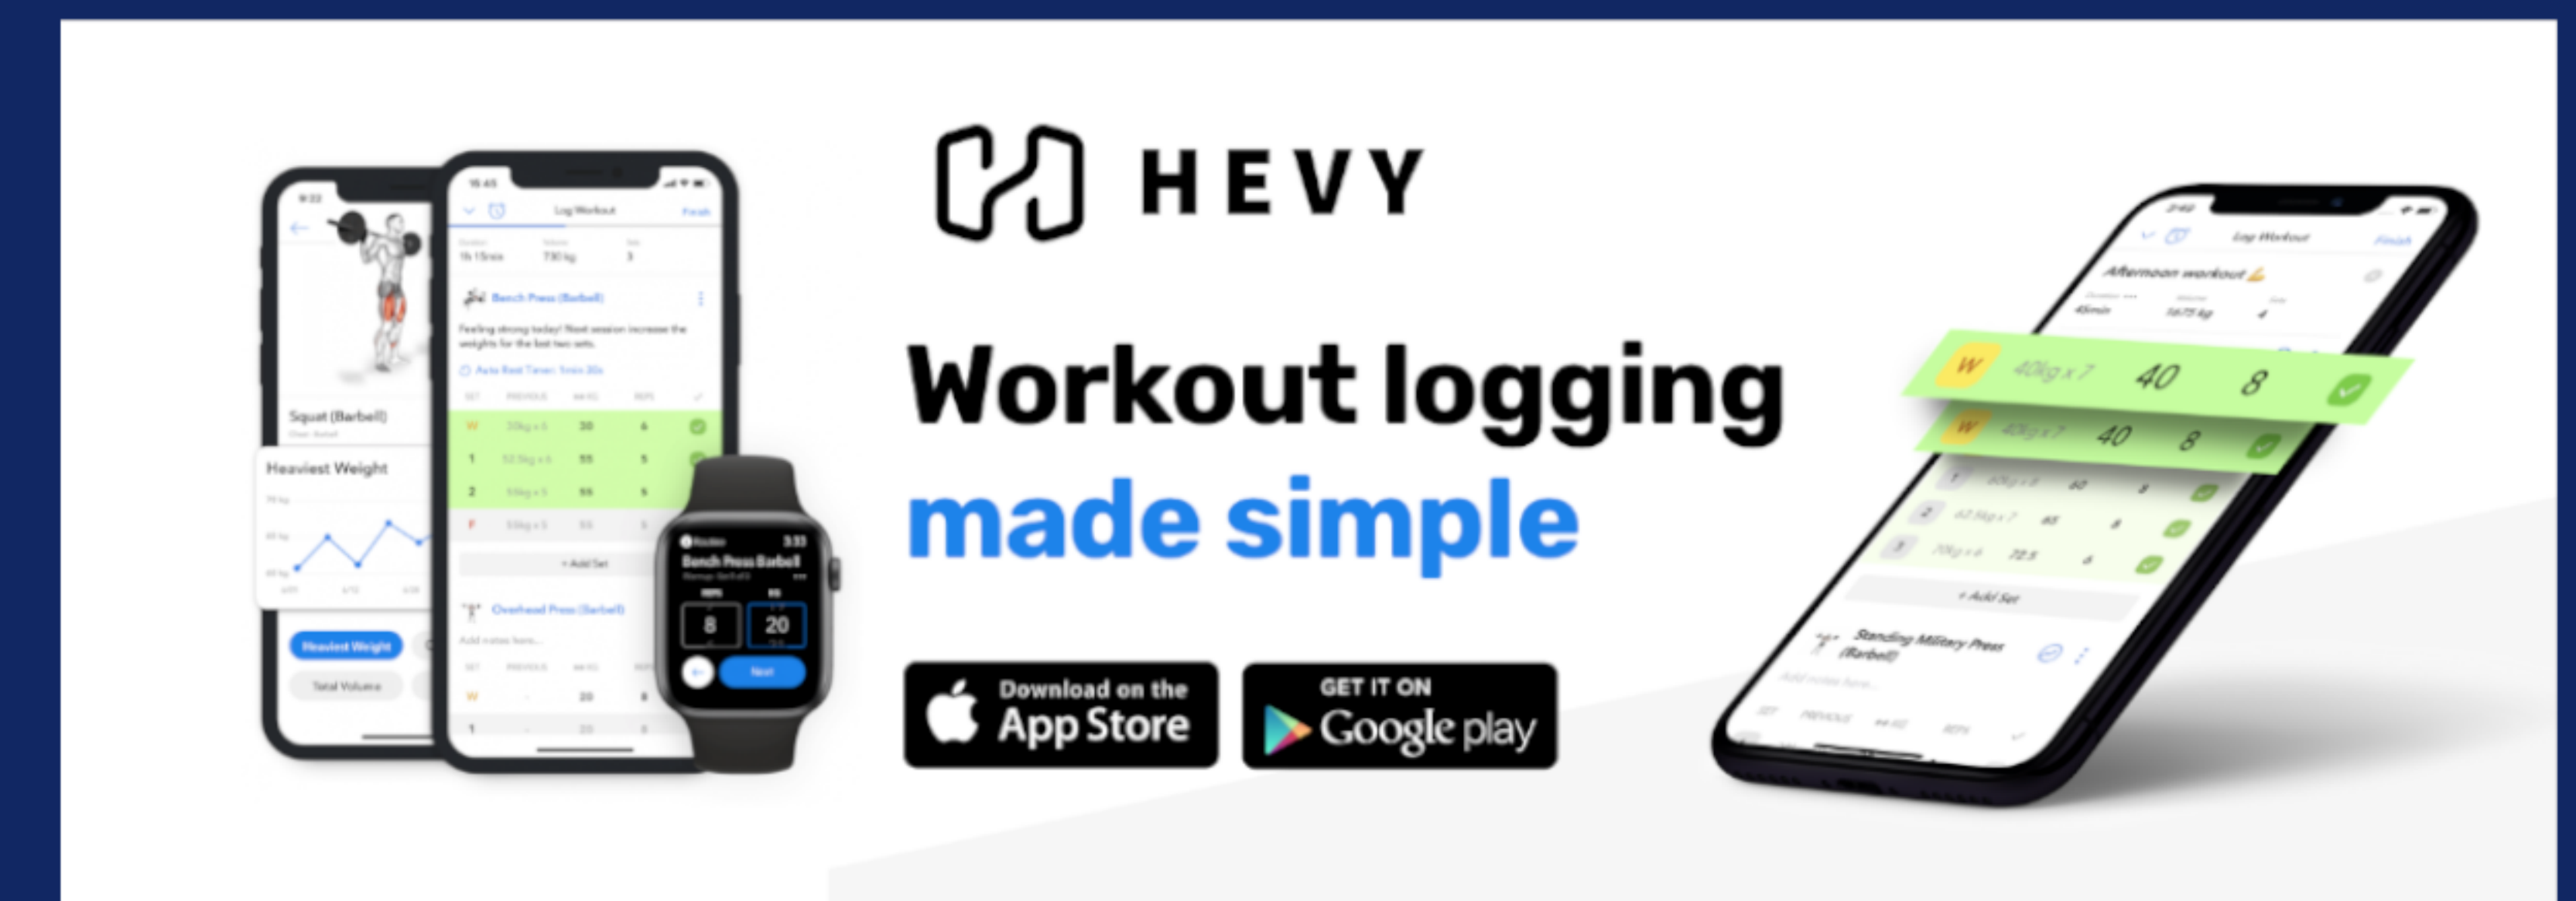

PARADIGM™

Life is not a spectator sport

BENCHES X-FIB

X-ceptional Design, X-ceptional Quality, X-ceptional Value

Features

- ✓ 7-Position Back Support Adjustment (0° to 90°)
- ✓ 3-Position Seat Angle Adjustment
- ✓ Brushed Steel Adjustment Brackets
- ✓ Commercial-Grade Upholstery
- ✓ Lifting Handles & Wheels

Specifications:

Frame: 3" x 3" / 75cm x 75cm, 11 Gauge Frame

Back Support Adjustment Positions: 7

Seat Adjustment Positions: 3

Pads: High Resilience Polyurethane Foam

Lifting Handle & Wheels

Painting: 3 Layer Electrostatic Powder Coating