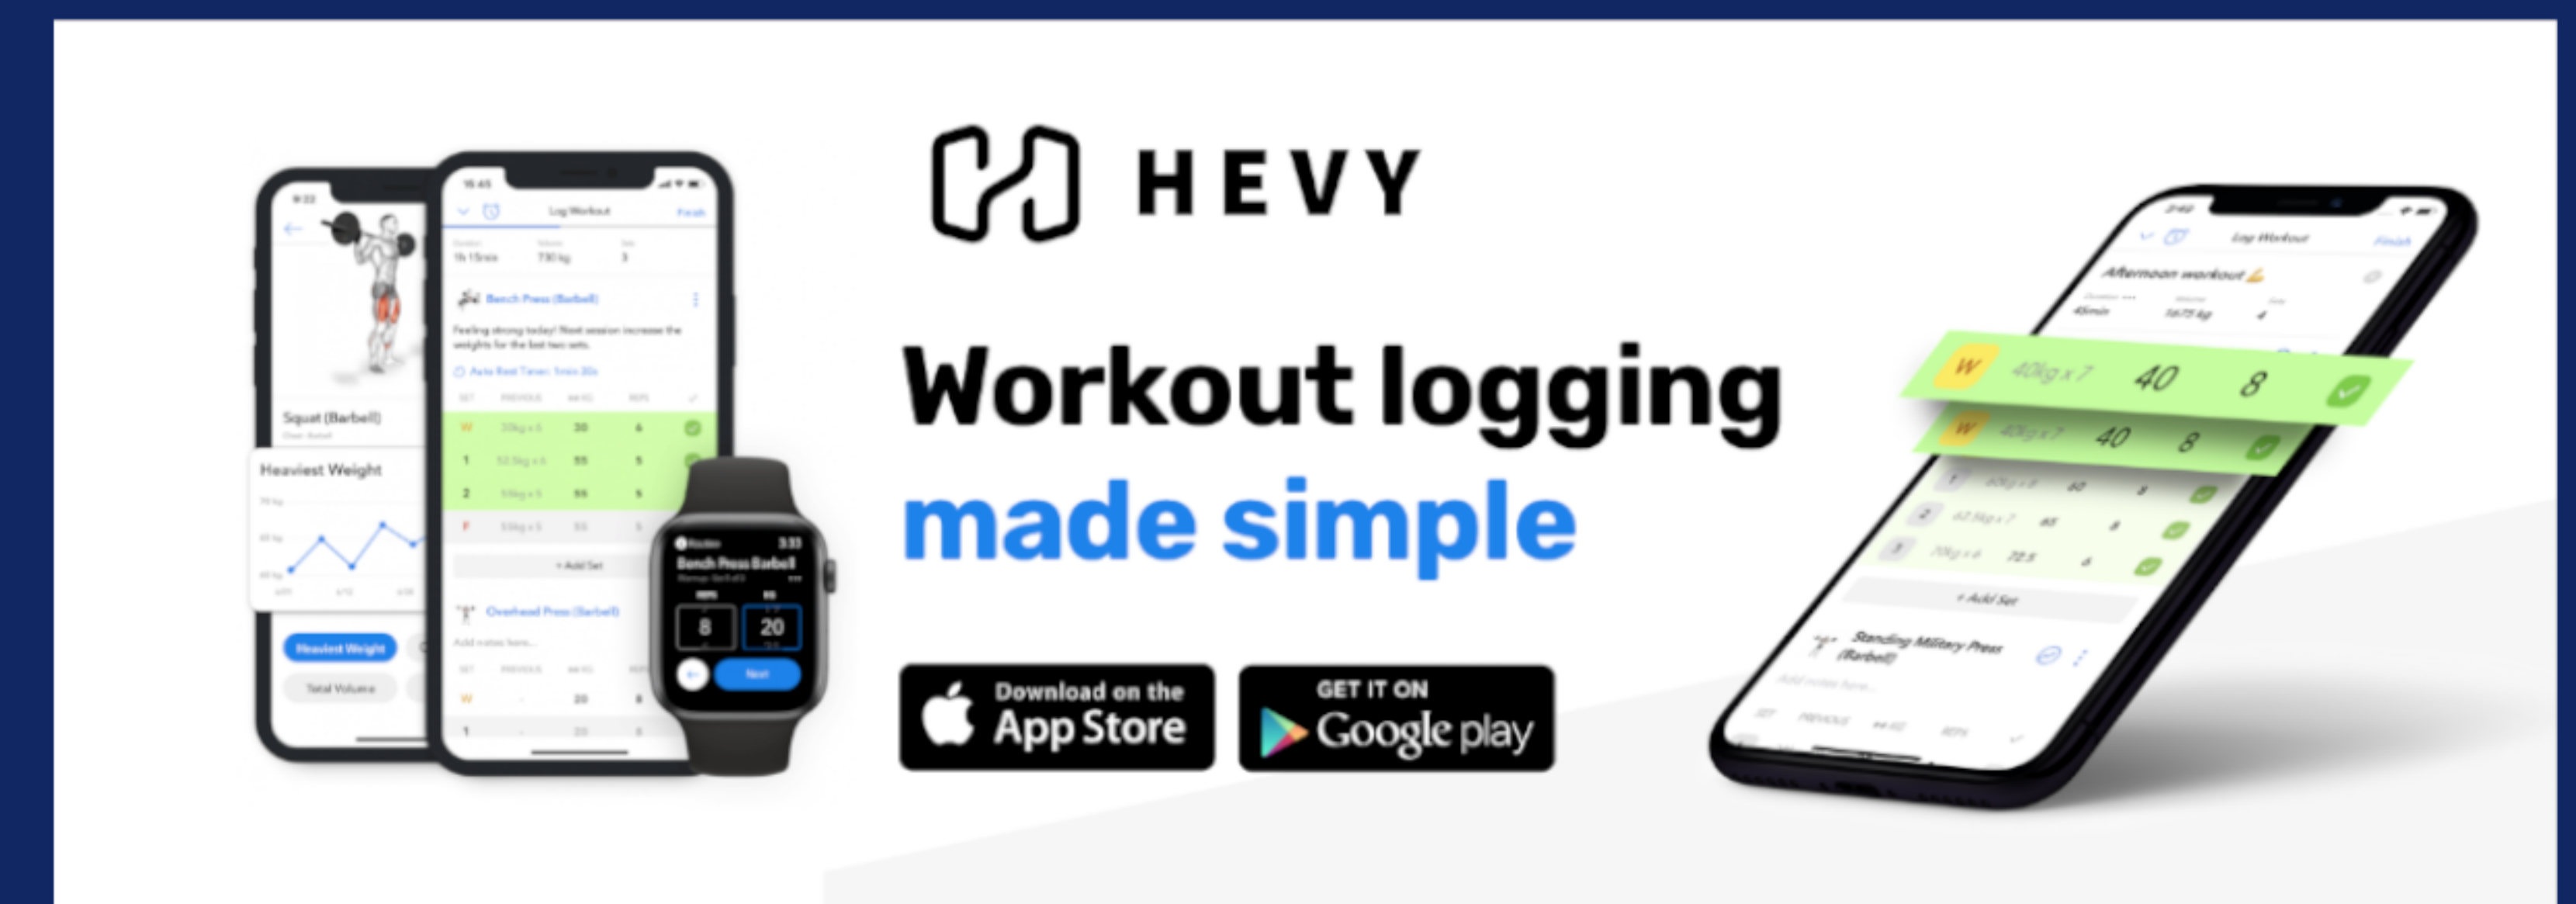

PARADIGM™
Life is not a spectator sport

BENCHES
PC-BE12
Flat-Incline-Decline Bench

Features

- ✓ Sturdy & Durable Construction
- ✓ 10-Position Back Support Adjustment (-10° to 76°)
- ✓ 3-Position Seat Adjustment
- ✓ Lifting Handle & Transport Wheels

Specifications:

Frame: 3" x 3" / 75cm x 75cm, 11 Gauge Frame
 Pads: High Resilience Polyurethane Foam
 Painting: 3 Layer Electrostatic Powder Coating
 Dimensions: (L x W x H): 54" x 25" x 20" / 138 x 64 x 49cm
 Product Weight: 108 lb. / 49 kg
 Certification: CE/ ROHS/ ISO9001/ ISO14001