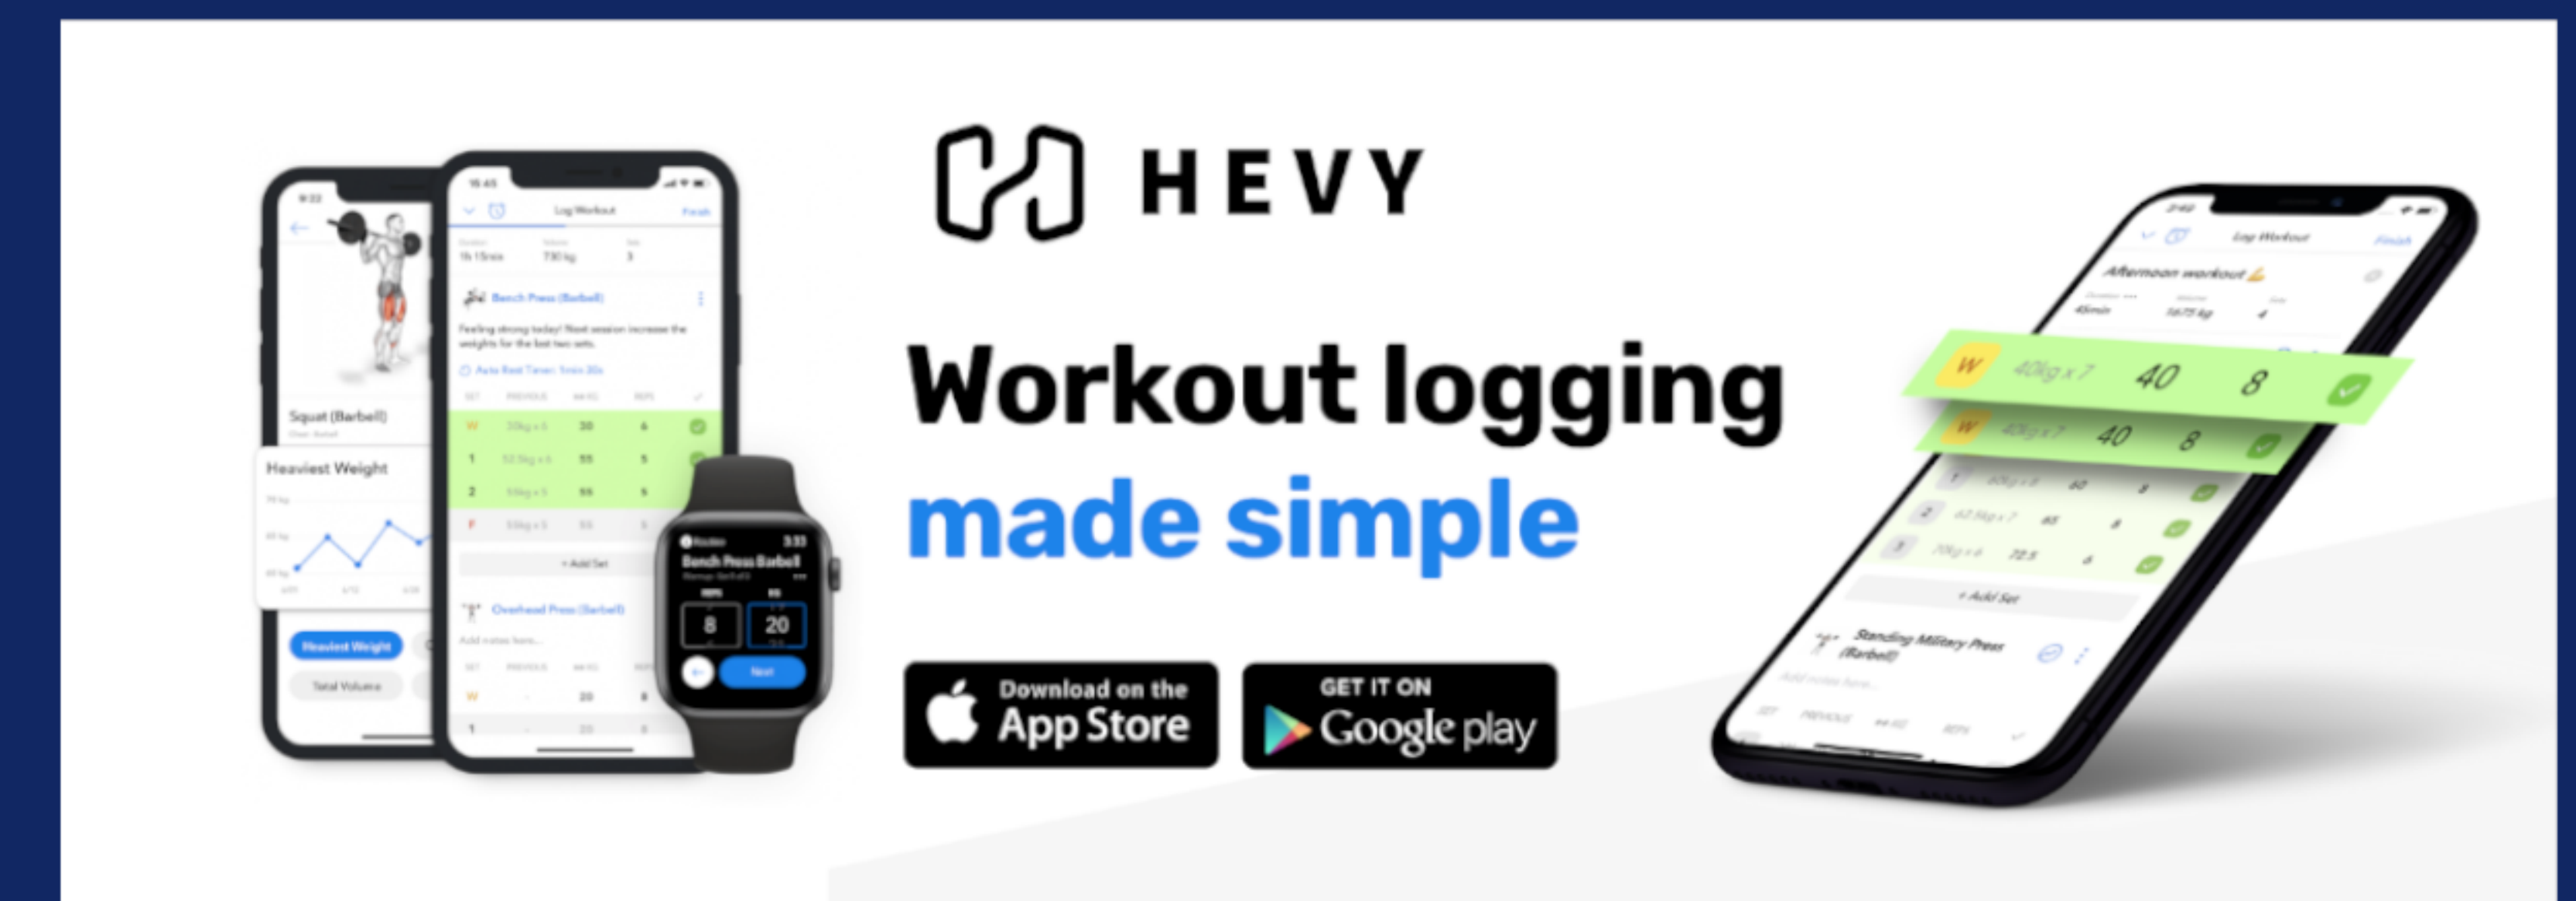

PARADIGM™

Life is not a spectator sport

BENCHES

MFB-1

Multifunctional Bench

Features

- ✓ Low Profile
- ✓ 14-Position Back-Support Adjustment
- ✓ 3-Position Seat Angle Adjustment
- ✓ Optional Arm & Leg Stations
- ✓ Lifting Handle & Wheels

Specifications:

Frame: 3" x 3" / 75cm x 75cm, 10 Gauge Frame
 Back Supprt Angles: -15° to 85°
 Pads: High Resilience Polyurethane Foam
 Painting: 3 Layer Electrostatic Powder Coating
 Dimensions: (L x W x H): 56" x 24" x 20" / 142 x 61 x 51cm
 Product Weight: 71 lb. / 32 kg
 Certification: CE/ ROHS/ ISO9001/ ISO14001