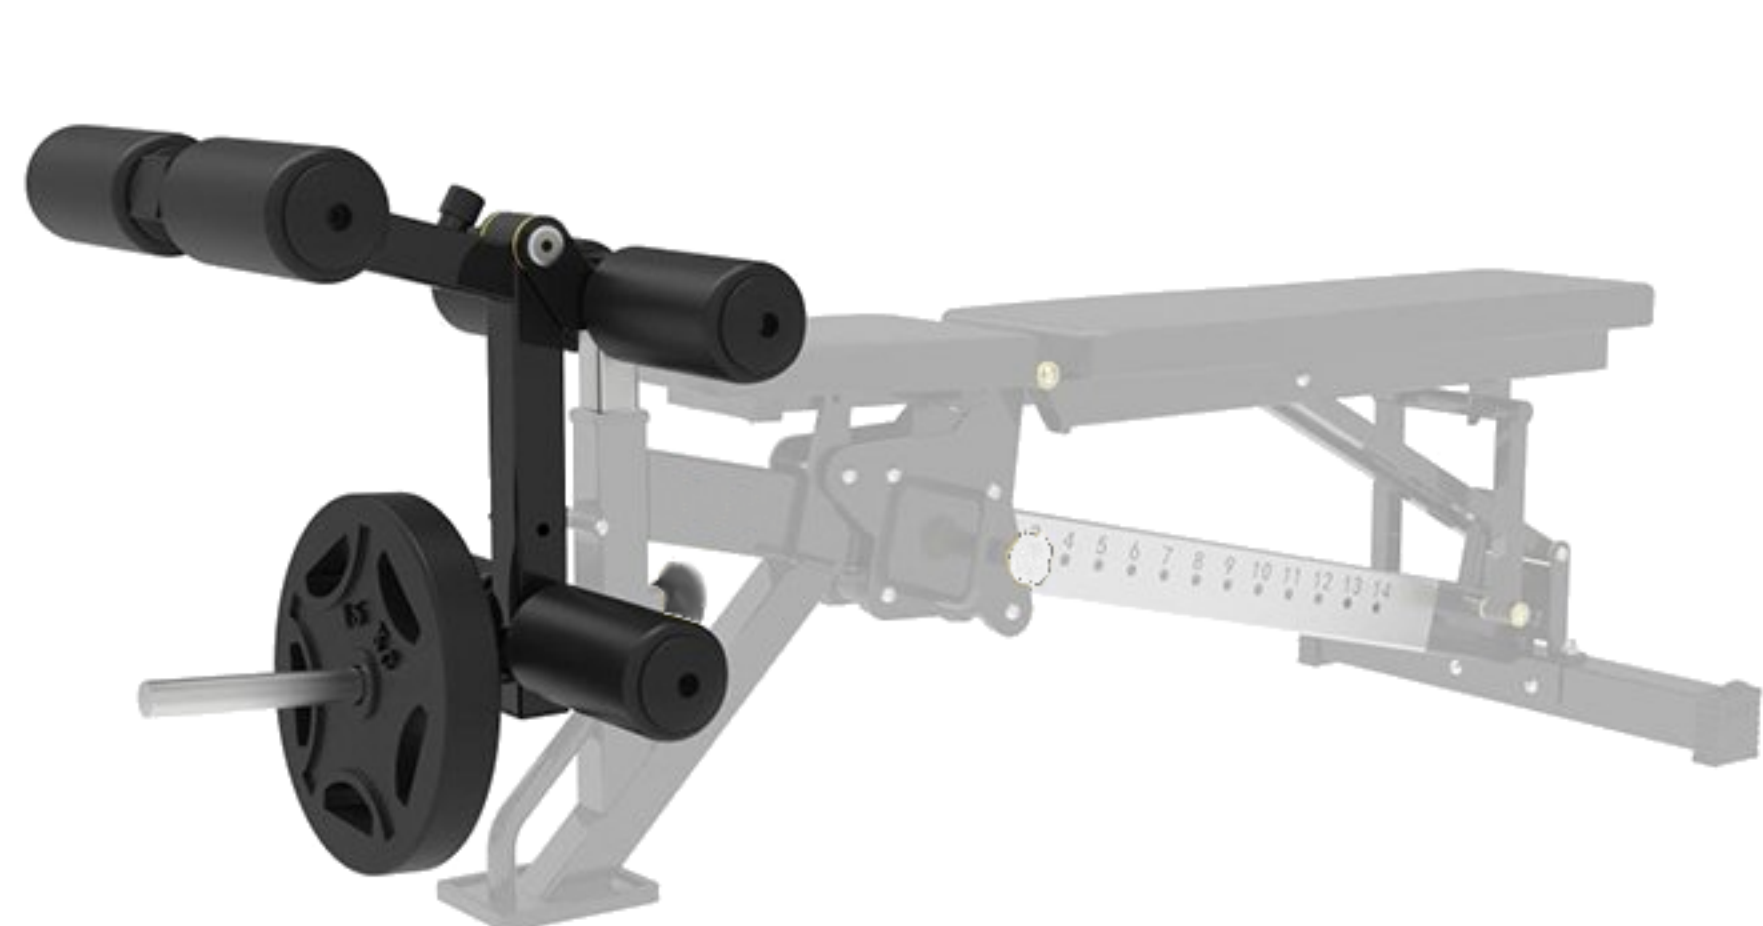

MFB-OPT-LEG
Optional Leg Station

Paradigm Fitness Equipment
P.O. Box 24681, Silverthorne, CO, 80497
(800) 910 6194
paradigmfitnessequipment.com

Scan me