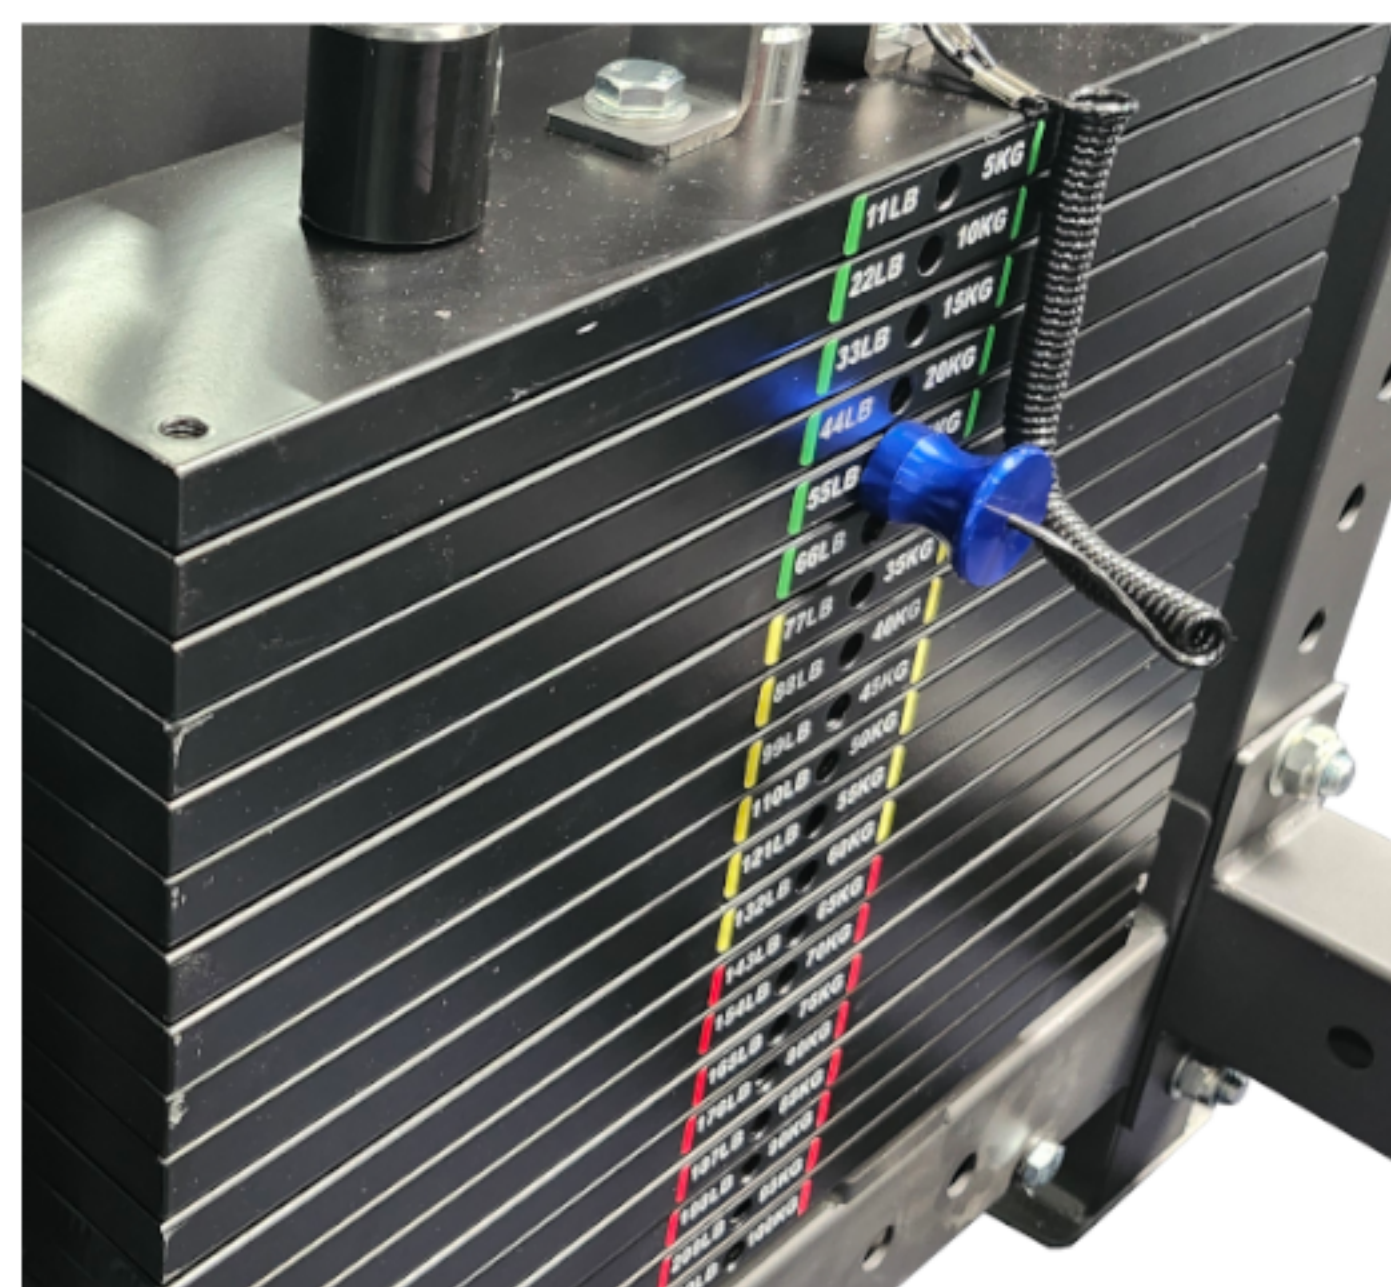

PARADIGM™

Life is not a spectator sport