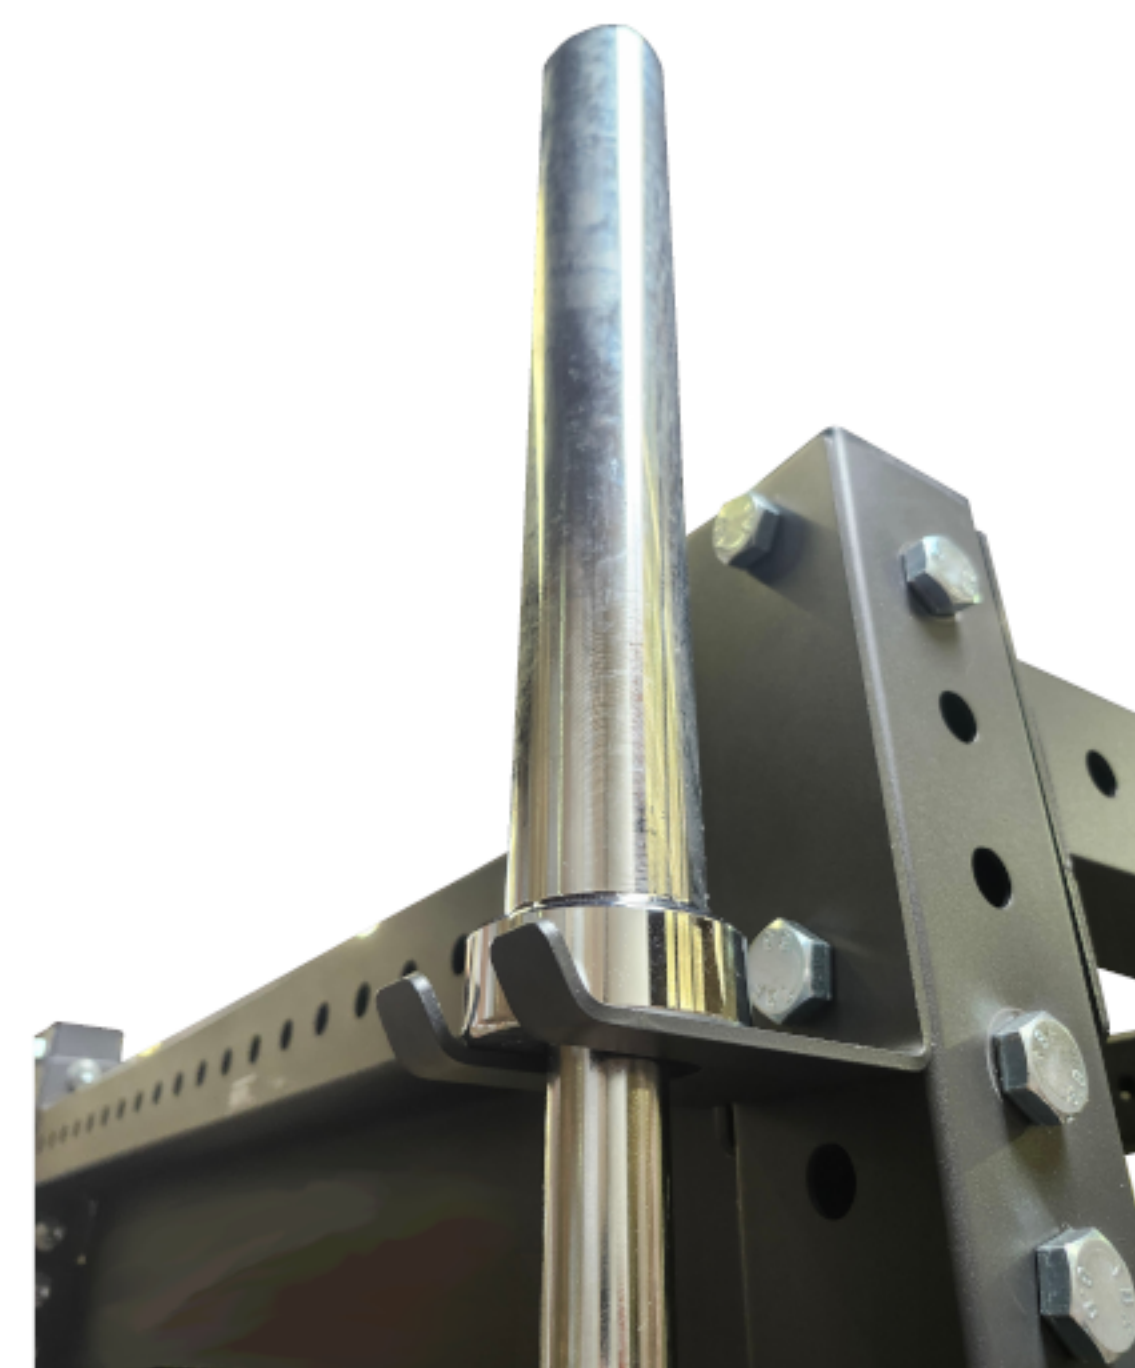

PARADIGM™

Life is not a spectator sport