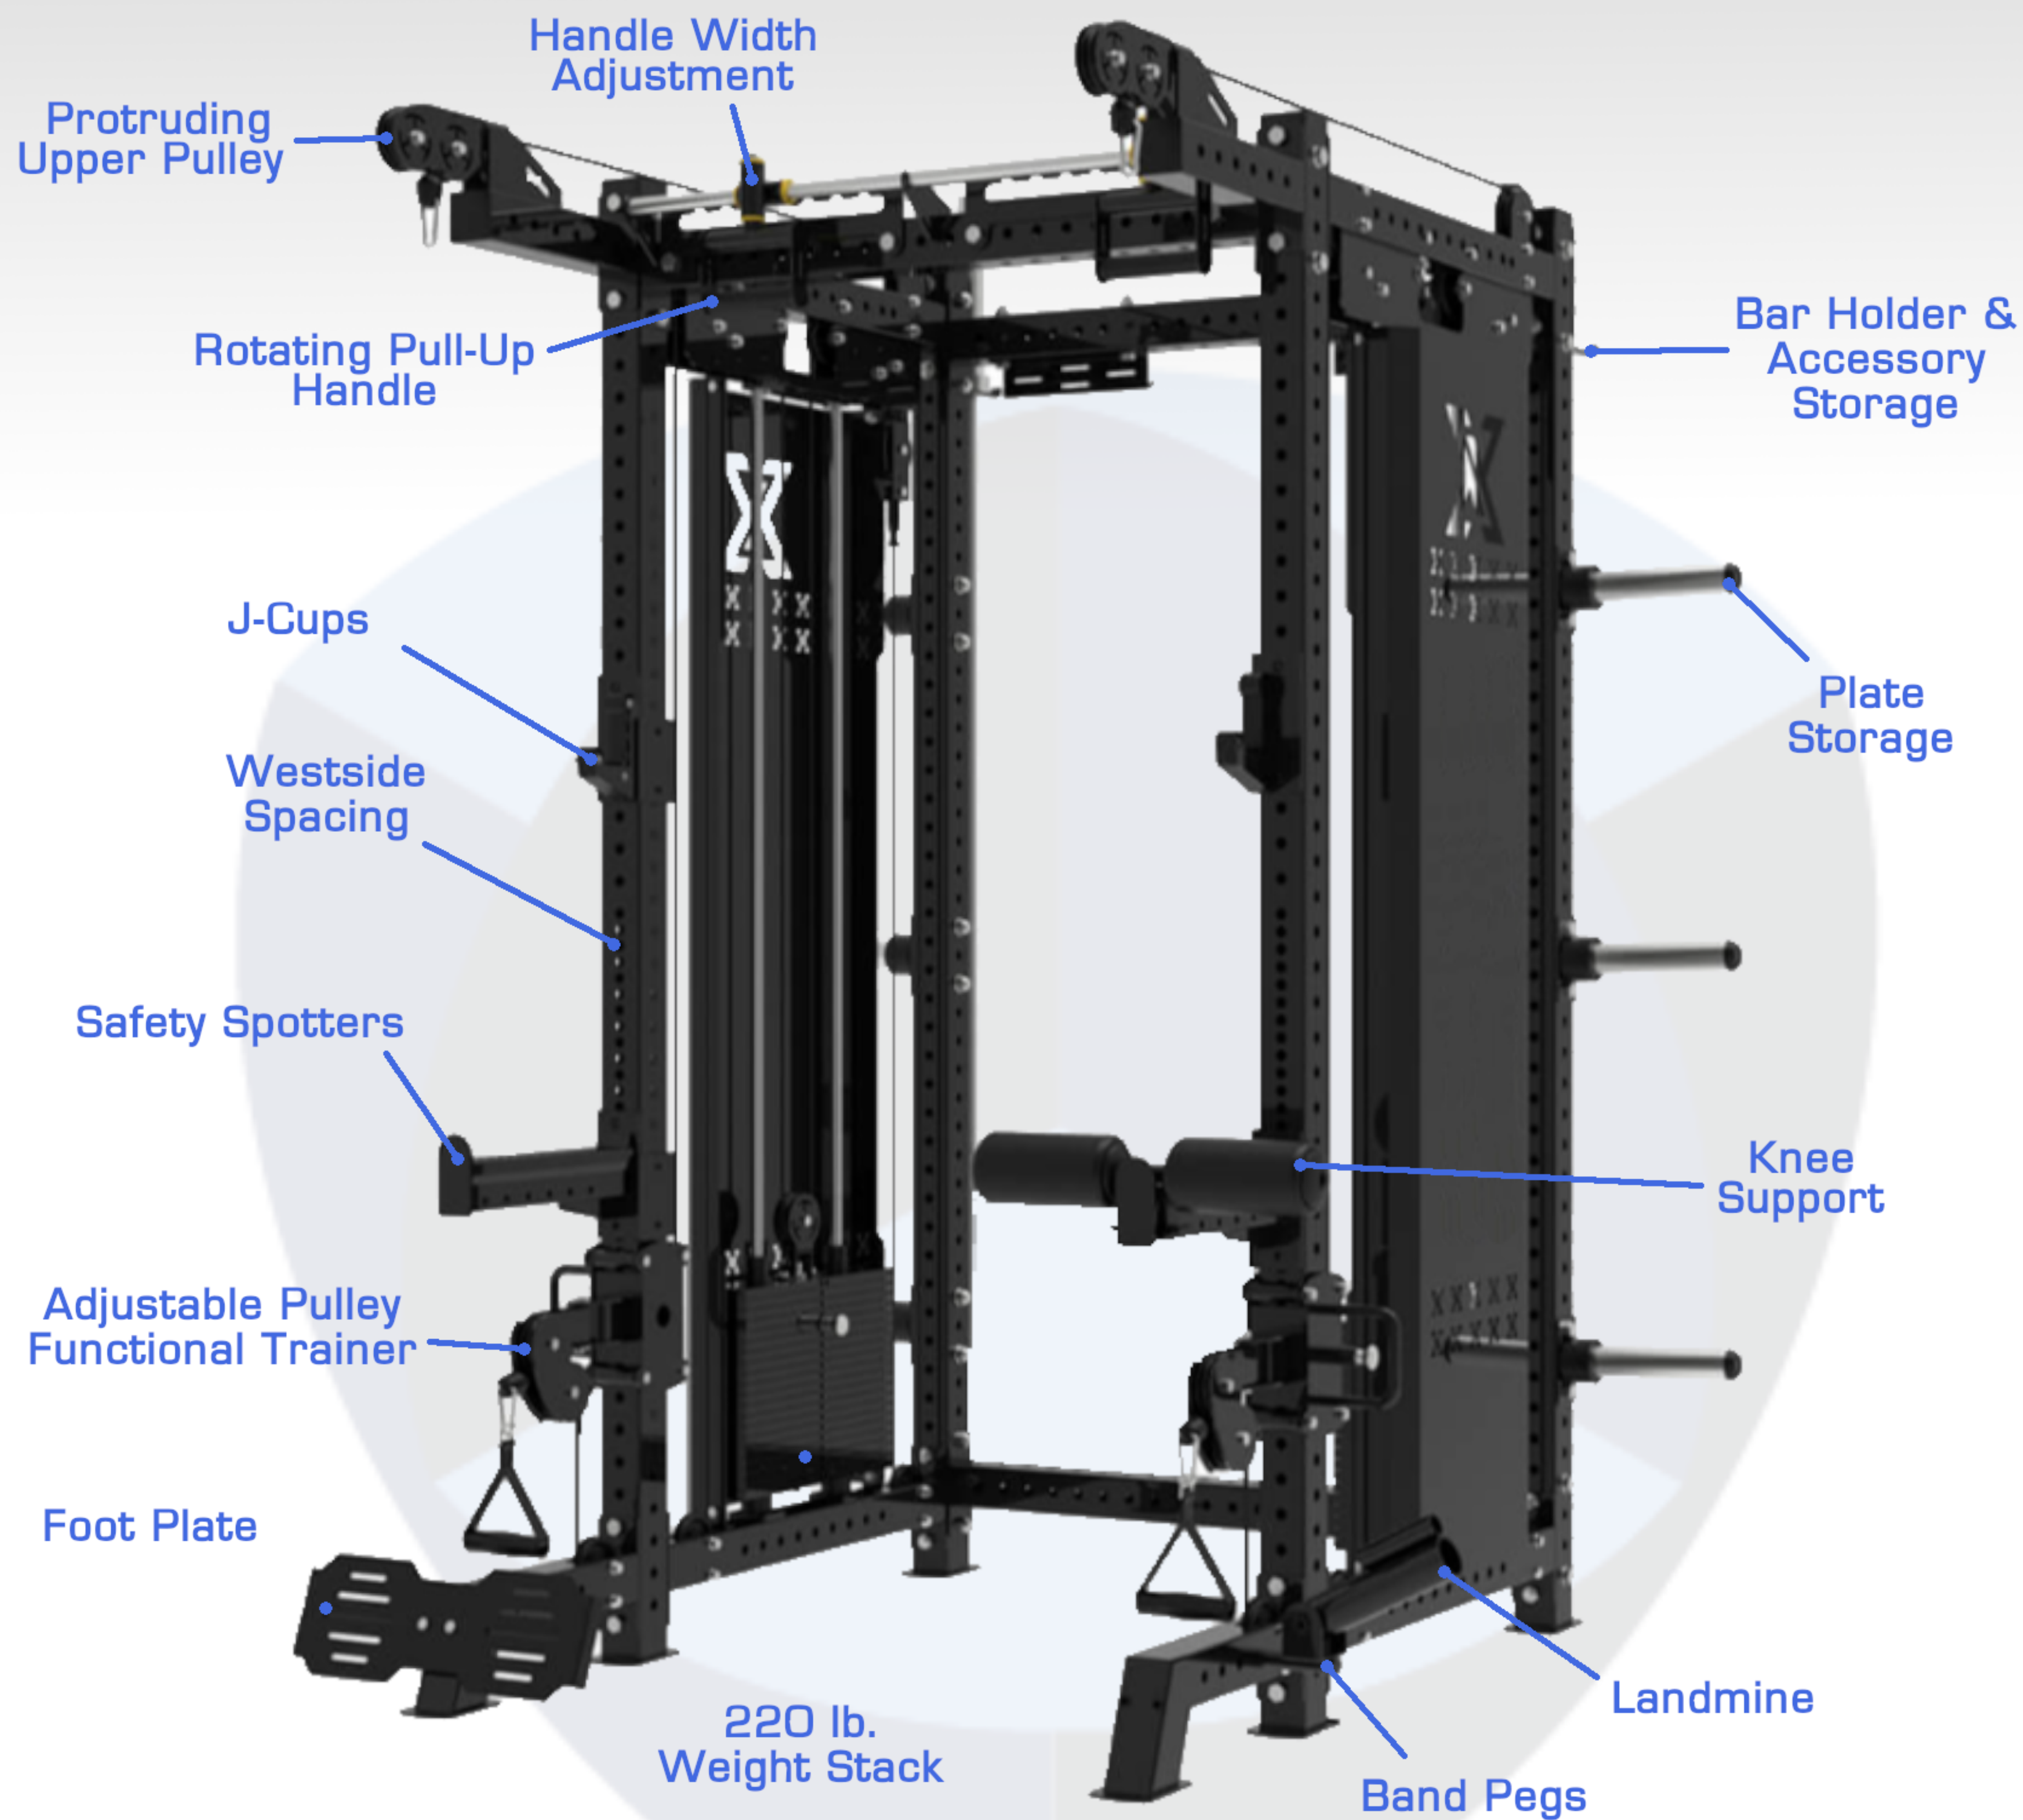

## CAGES / RACKS X-HRFT

X-ceptional Design, X-ceptional Quality, X-ceptional Value

### Features

- ✓ Functional Trainer with 2 x 220 lb. Weight Stacks
- ✓ Safety Spotters & J-Cups
- ✓ Adjustable Width Rotating Pull-Up Handles
- ✓ Landmine, Band Pegs & Foot Plate
- ✓ 6 Plate & 2 Bar Holders plus Accessory Storage

### Specifications:

Frame: 3" x 3" / 75cm x 75cm, 11 Gauge Frame  
 Inside Workout Area Width: 42.5" / 108cm  
 Distance Between Outside of Safety Spotters: 47.5" / 121cm  
 Distance Between Side Uprights: 20" / 51cm  
 Pull-Up Handle Height: 82" / 208cm  
 Dimensions: (L x W x H): 60" x 71" x 87" / 152 x 180 x 220cm  
 Weight Rating: Unit = 992 lb. / 450 kg  
 Product Weight: 933 lb. / 423 kg