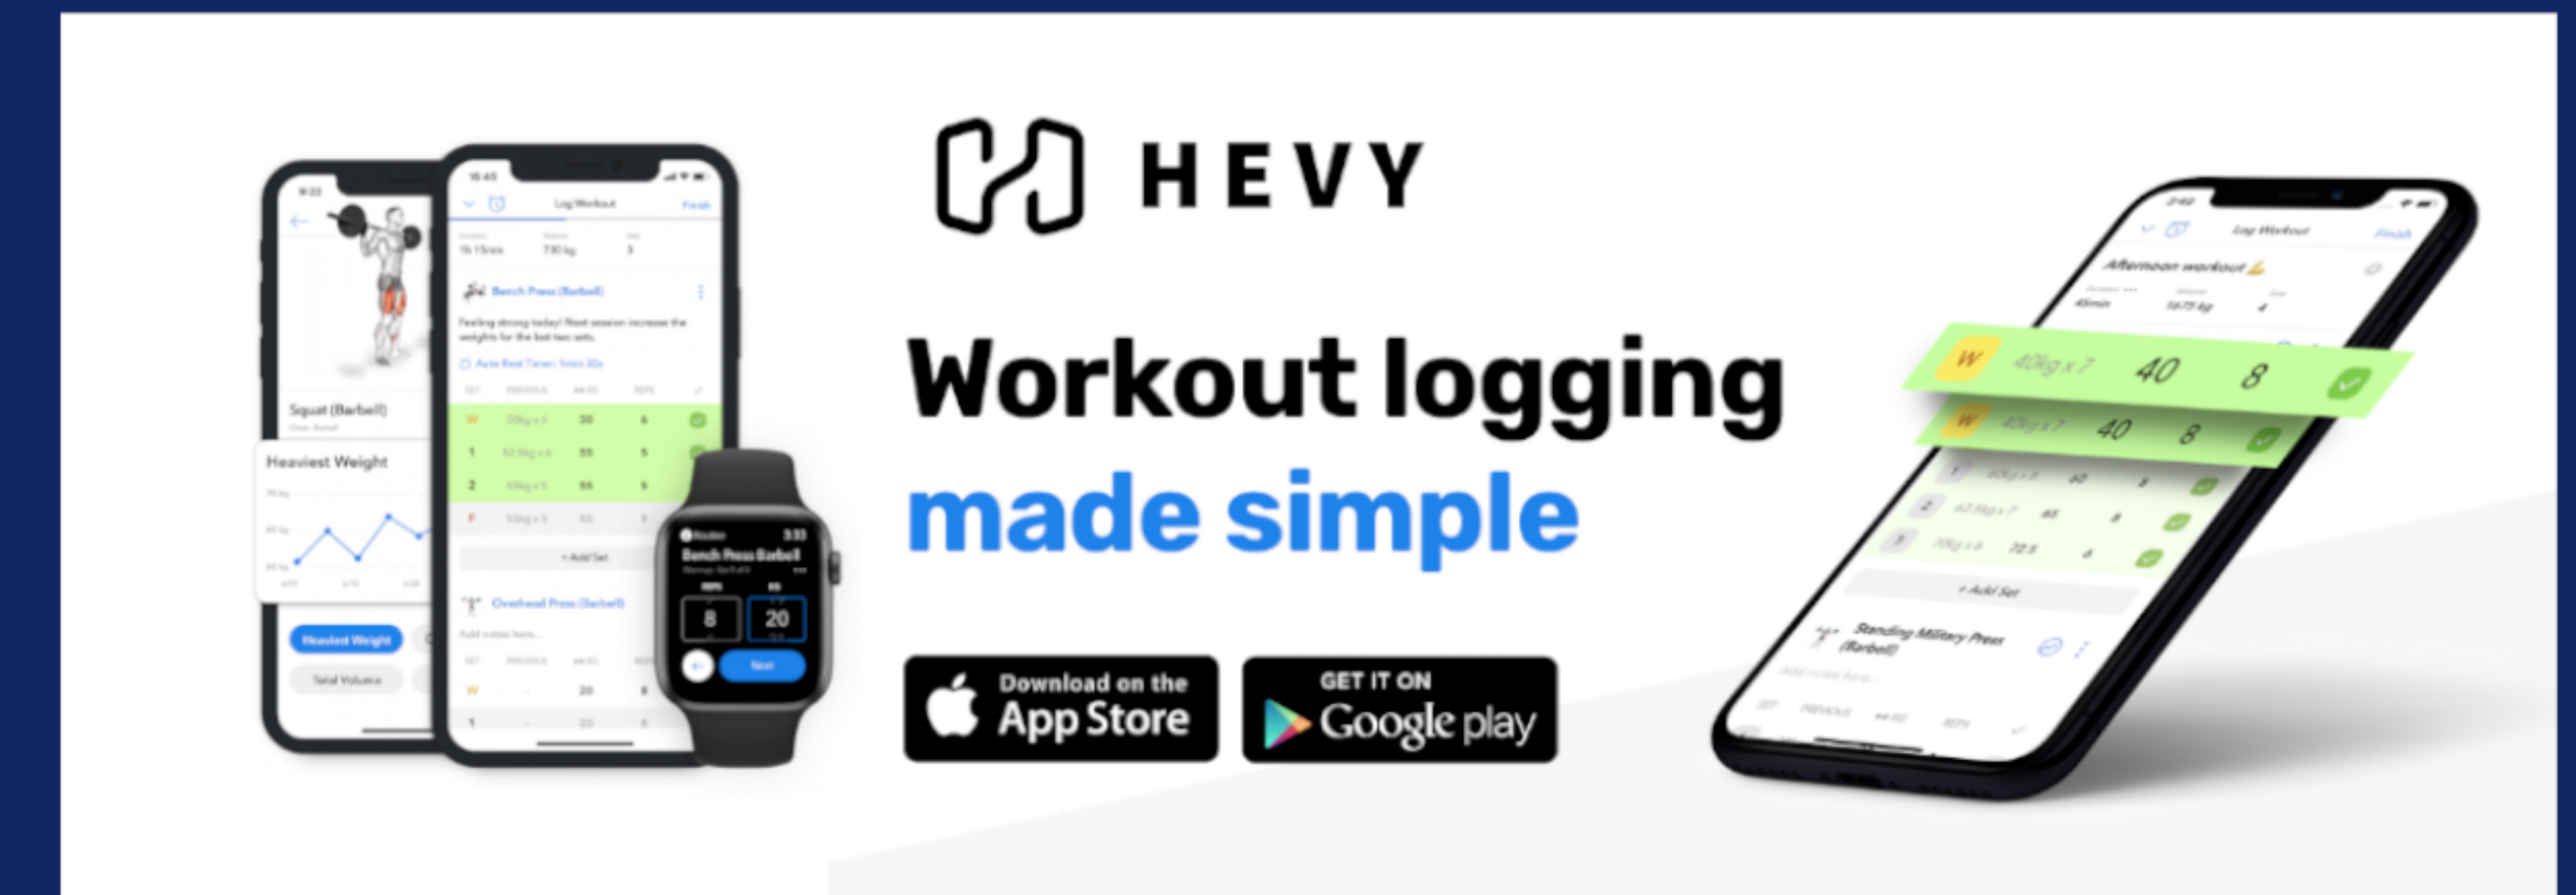

# PARADIGM™

Life is not a spectator sport

### Features

- ✓ Functional Trainer with 2 x 220 lb. Weight Stacks
- ✓ Safety Spotters & J-Cups
- ✓ Adjustable Width Rotating Pull-Up Handles
- ✓ Landmine, Band Pegs & Foot Plate
- ✓ 6 Plate & 2 Bar Holders plus Accessory Storage

### Specifications:

Frame: 3" x 3" / 75cm x 75cm, 11 Gauge Frame  
 Inside Workout Area Width: 42.5" / 108cm  
 Distance Between Outside of Safety Spotters: 47.5" / 121cm  
 Distance Between Side Uprights: 20" / 51cm  
 Pull-Up Handle Height: 82" / 208cm  
 Dimensions: (L x W x H): 60" x 71" x 87" / 152 x 180 x 220cm  
 Weight Rating: Unit = 992 lb. / 450 kg  
 Product Weight: 933 lb. / 423 kg