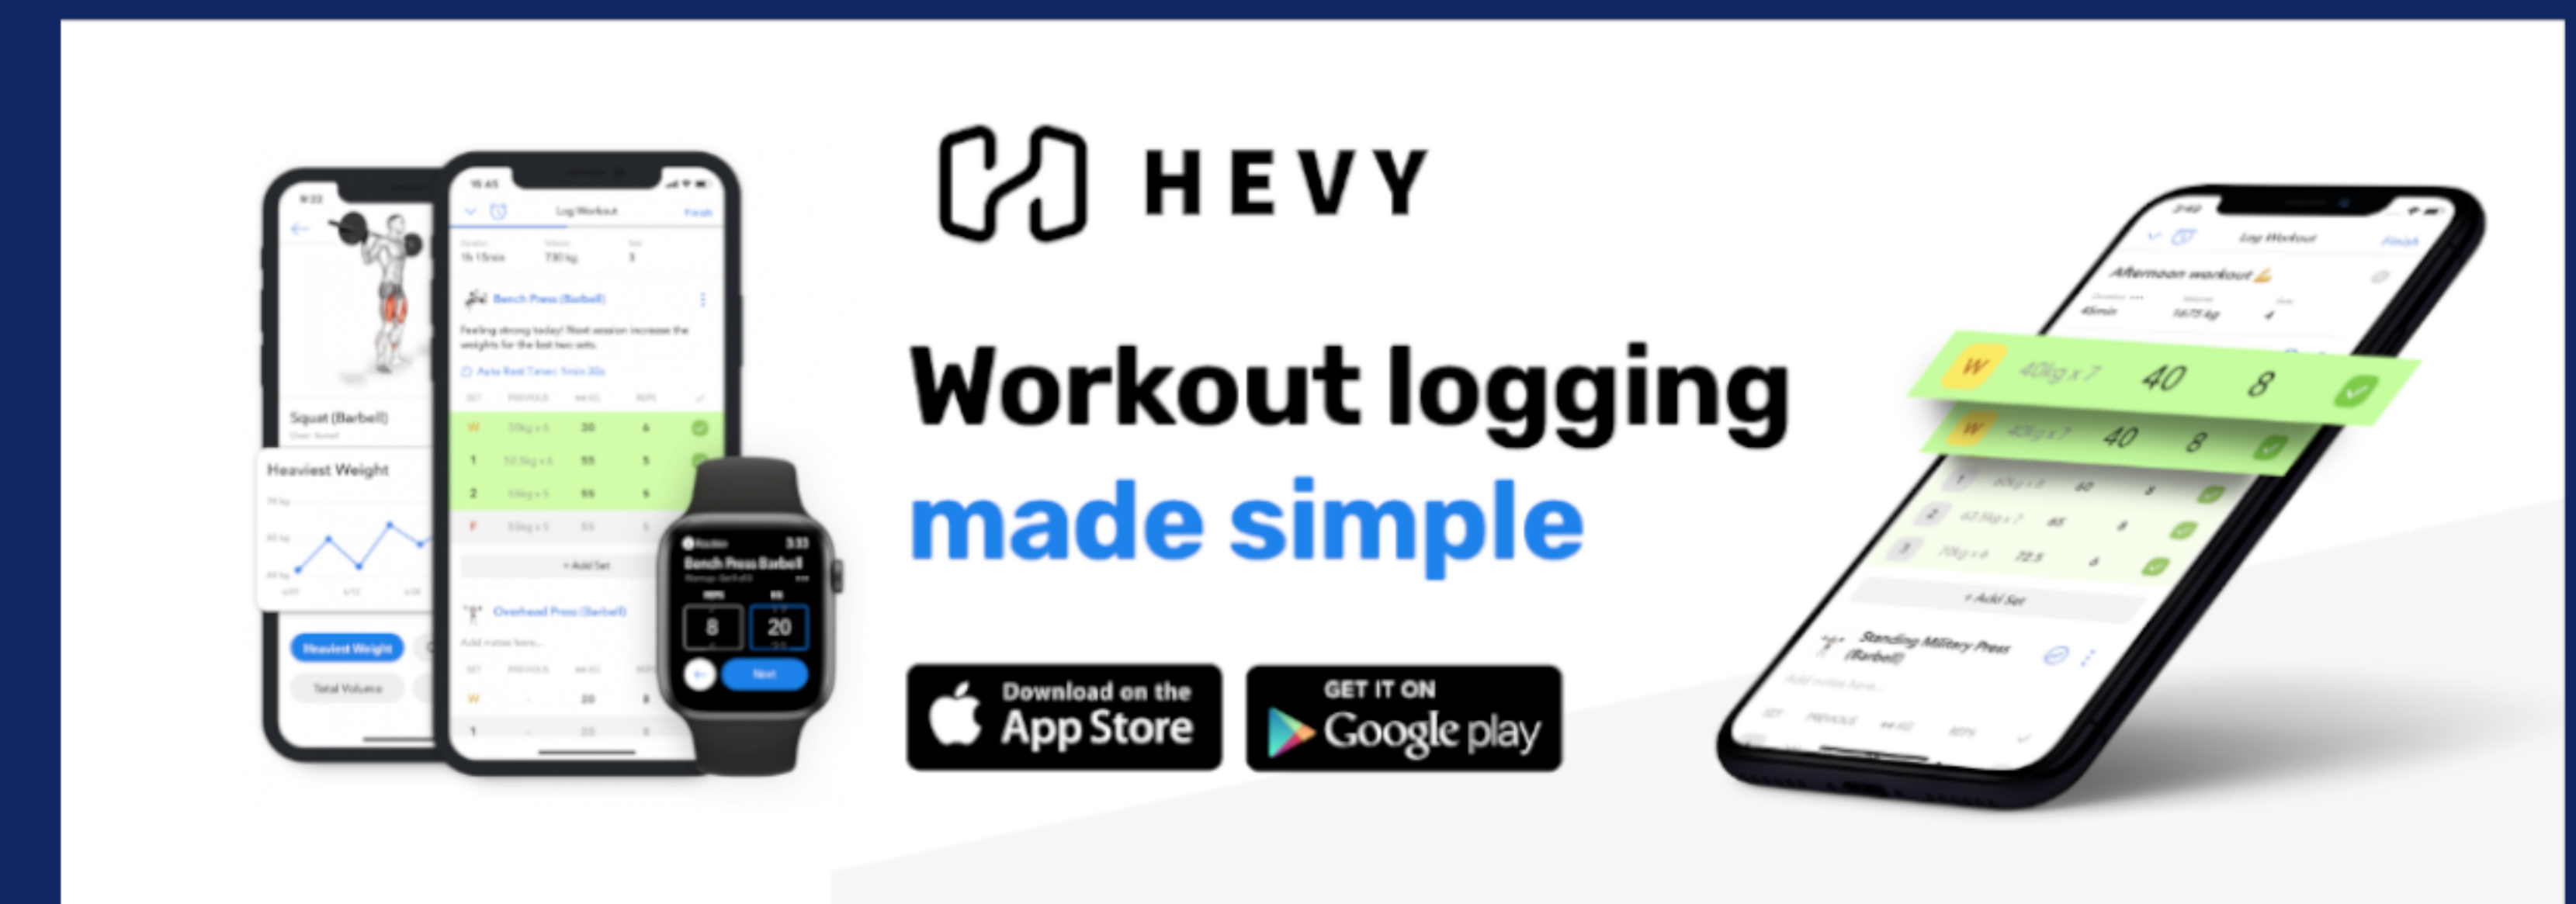

PARADIGM™

Life is not a spectator sport

SELECTORIZED PC-SE81 Functional Trainer

Features

- ✓ Sturdy & Durable Construction
- ✓ 16-Position Dual Adjustable Pulleys
- ✓ 2 x 220 lb. / 100 kg Weight Stacks
- ✓ Integrated Multigrip Pull-Up Bar

Specifications:

Frame: 4" x 2" / 100cm x 50cm, 10 Gauge Frame

Weights Stacks: 2 x 220 lb. / 100 kg

Painting: 3 Layer Electrostatic Powder Coating

Accessories Included: Straight Bar, EZ Curl Bar, Handles

Dimensions: (L x W x H): 30" x 60" x 89" / 76 x 153 x 225 cm