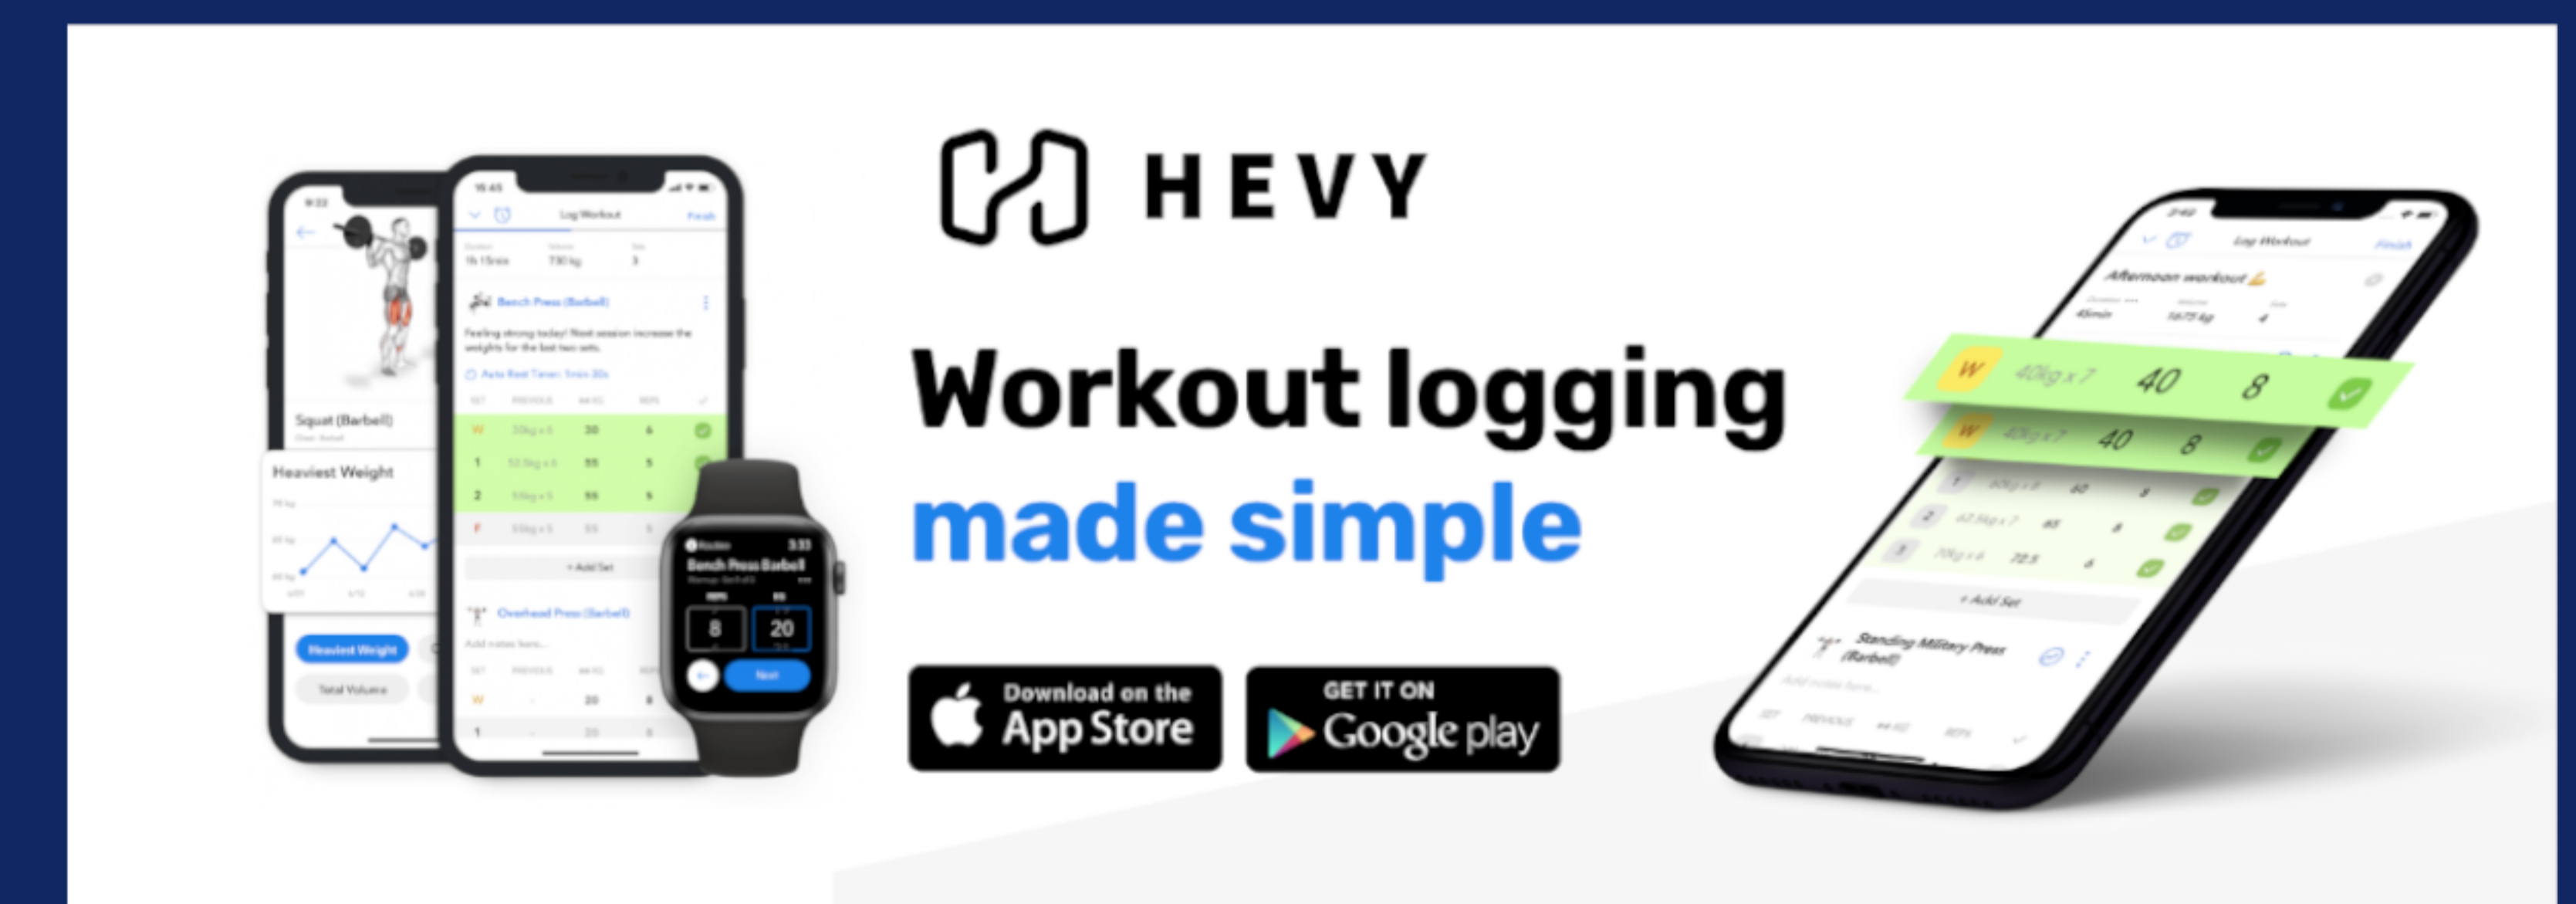

# BODY WEIGHT PC-BW24

Fitness Tree

## Features

- ✓ Sturdy & Durable Construction
- ✓ Multigrip Pull-Up Bar
- ✓ Brushed Steel Step Plates
- ✓ Non-Marking Protective Feet

## Specifications:

Frame: 4" x 2" / 100cm x 50cm, 10 Gauge Frame  
 End Caps: Aluminium  
 Painting: 3 Layer Electrostatic Powder Coating  
 Pads: High Resilience Polyurethane Foam  
 Dimensions: (L x W x H): 48" x 40" x 91" / 122 x 100 x 230 cm  
 Product Weight: 190 lb. / 86 kg  
 Certification: CE/ ROHS/ ISO9001/ ISO14001