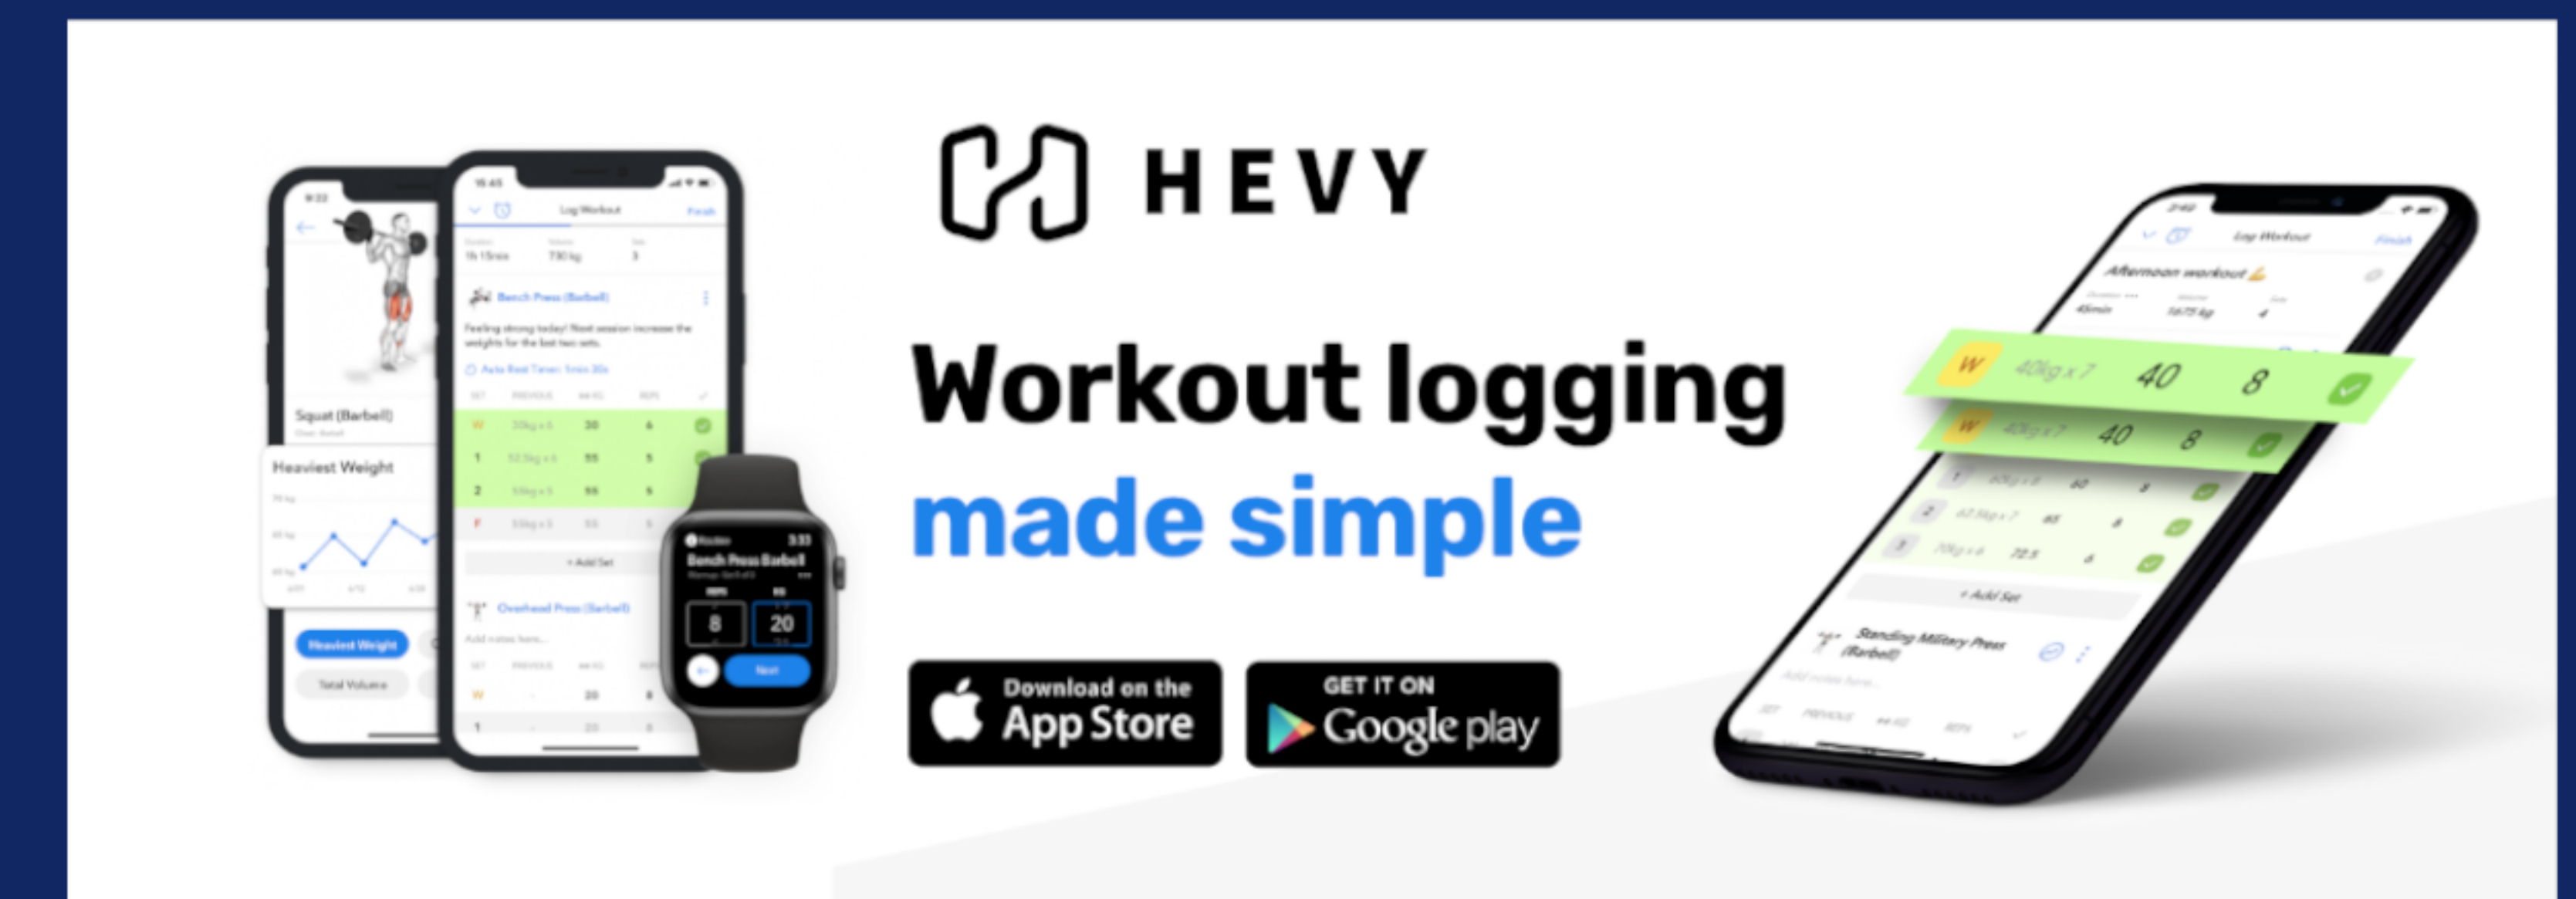

PARADIGM™
Life is not a spectator sport

BODY WEIGHT
PC-BW23
Vertical Knee Raise-Dip

Features

- ✓ Sturdy & Durable Construction
- ✓ Integrated Bosu Ball Back-Support
- ✓ Brushed Steel Step Plates
- ✓ Non-Marking Protective Feet

Specifications:

Frame: 4" x 2" / 100cm x 50cm, 10 Gauge Frame
 Painting: 3 Layer Electrostatic Powder Coating
 Pads: High Resilience Polyurethane Foam
 Dimensions: (L x W x H): 50" x 30" x 62" / 127 x 76 x 156 cm
 Product Weight: 139 lb. / 63 kg
 Certification: CE/ ROHS/ ISO9001/ ISO14001