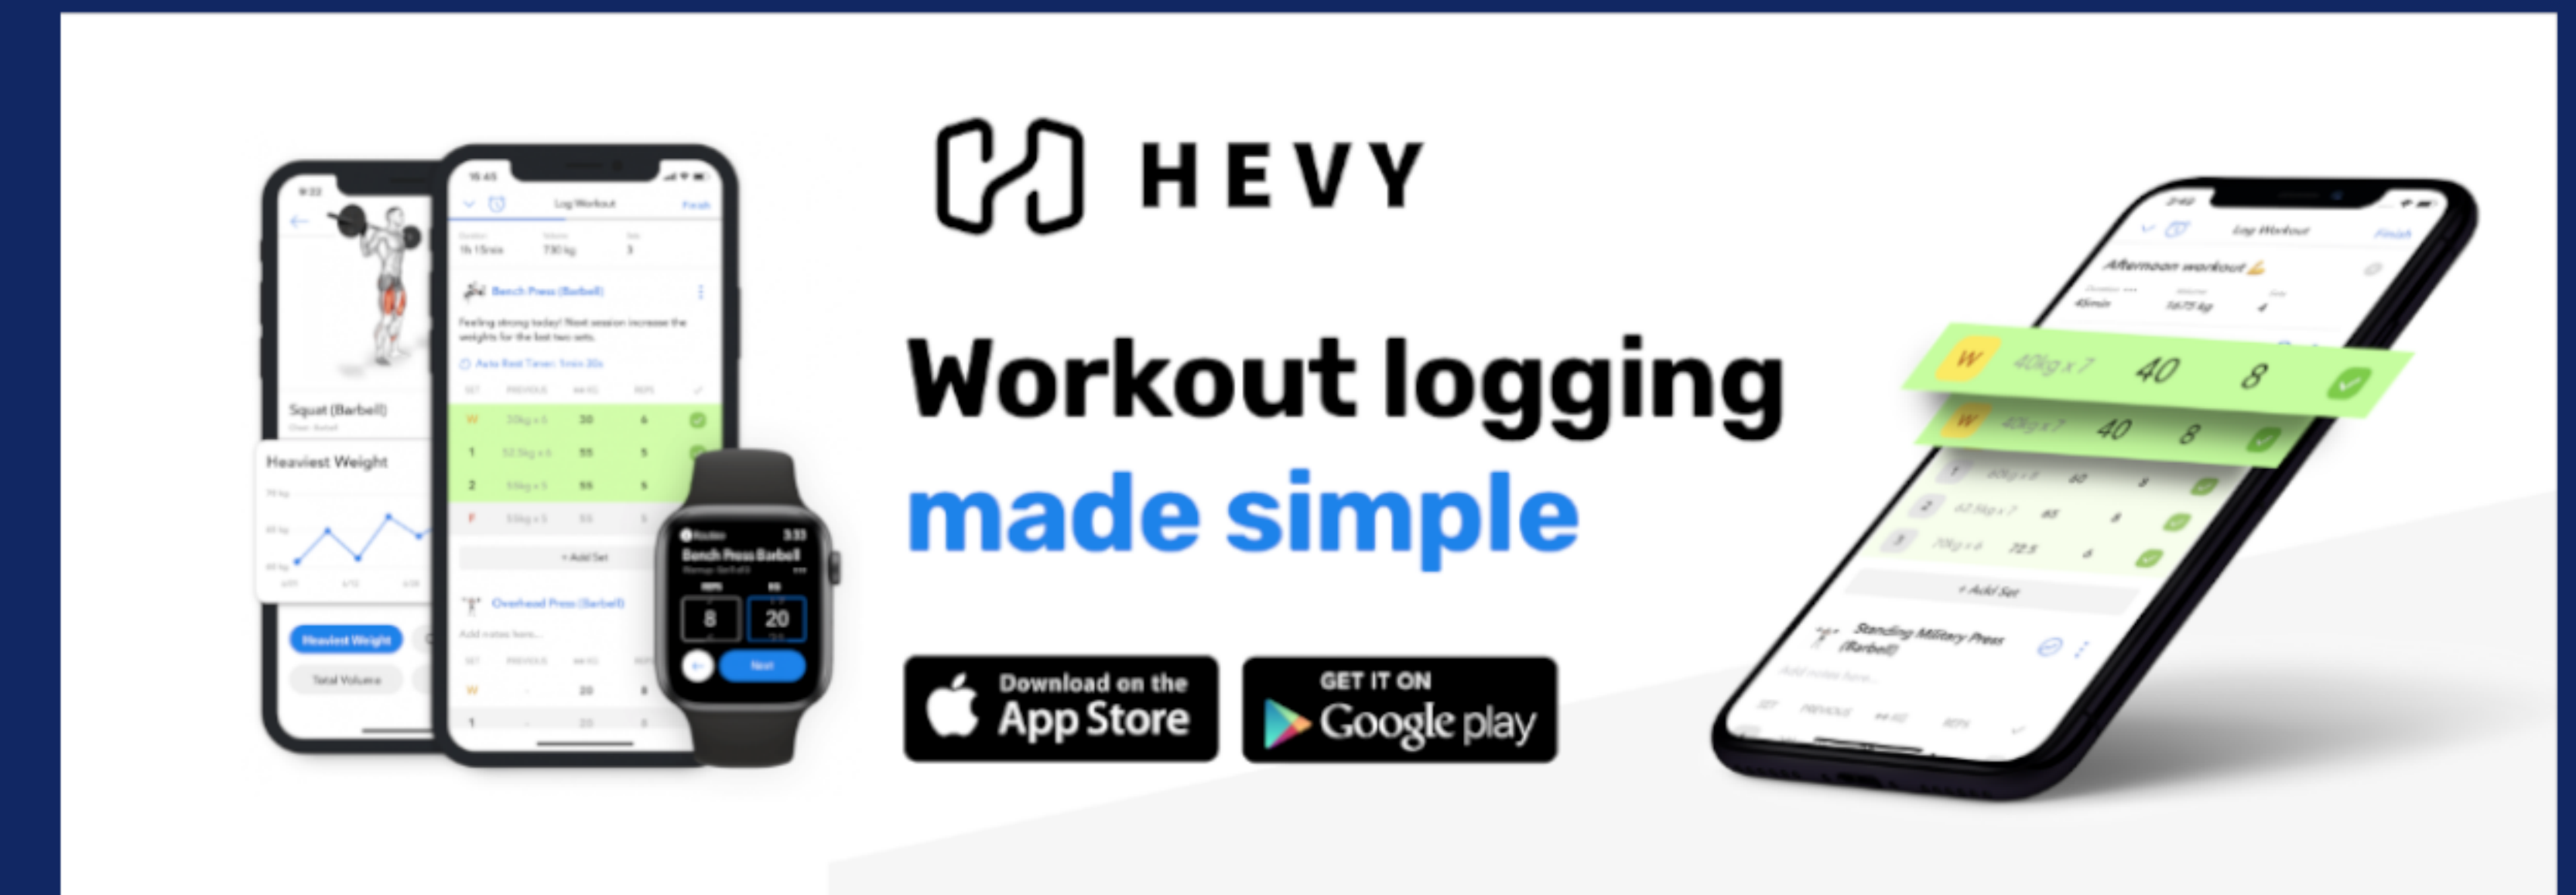

PARADIGM™
Life is not a spectator sport

BODY WEIGHT
PC-BW21
Hyperextension Bench

Features

- ✓ Sturdy & Durable Construction
- ✓ Five (5) Position Pad Height Adjustment
- ✓ Large Foot Plate
- ✓ Sealed Bearings at Pivot Points

Specifications:

Frame: 4" x 2" / 100cm x 50cm, 10 Gauge Frame
 Painting: 3 Layer Electrostatic Powder Coating
 Pads: High Resilience Polyurethane Foam
 Dimensions: (L x W x H): 50" x 33" x 35" / 128 x 84 x 88 cm
 Product Weight: 126 lb. / 57 kg
 Certification: CE/ ROHS/ ISO9001/ ISO14001