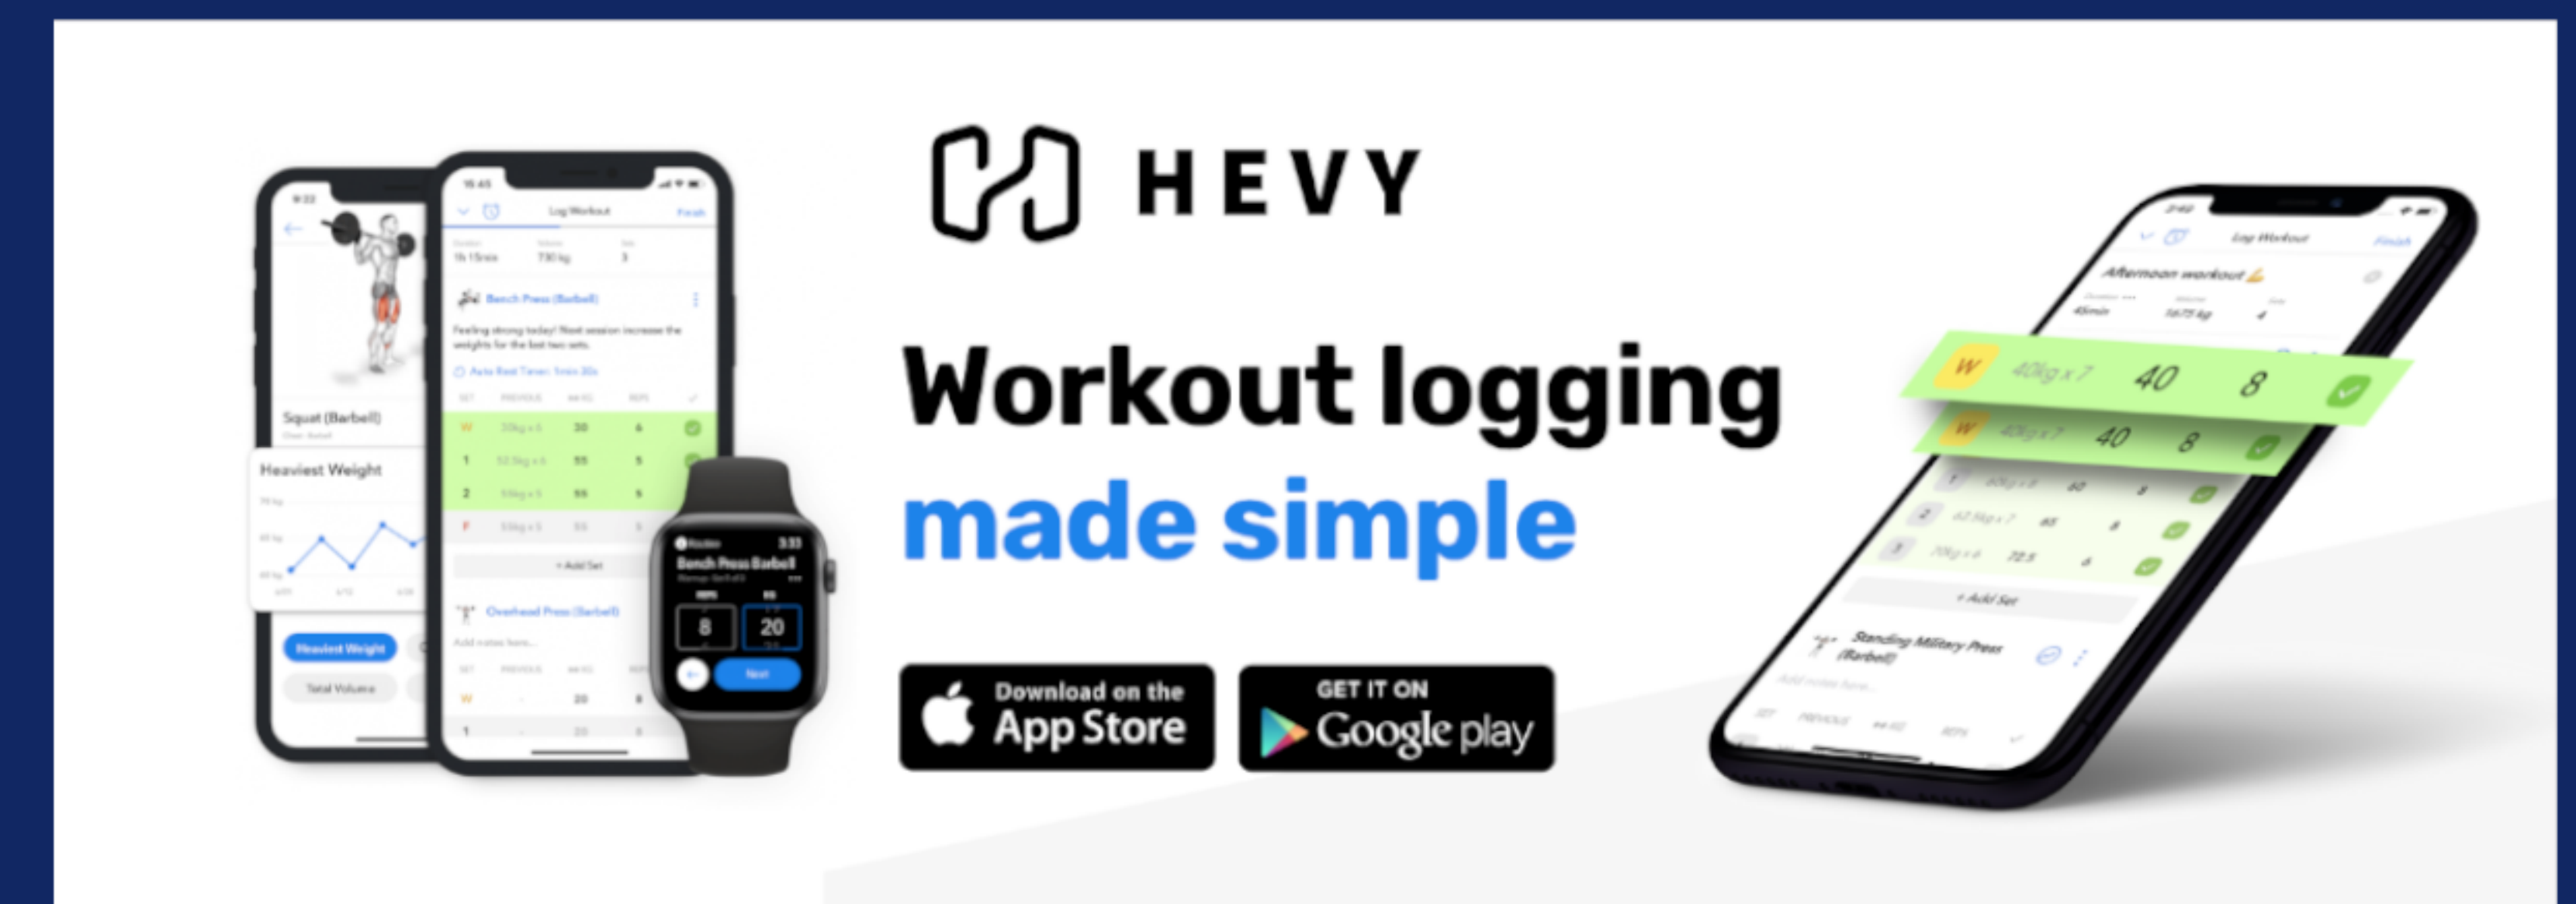

PARADIGM™
Life is not a spectator sport

Elevate your gym experience with Paradigm Commercial Equipment

BENCHES
PC-BE13
Preacher Bench

Features

- ✓ Compact & Space-Saving Footprint
- ✓ Sturdy & Durable Construction
- ✓ Comfortable Wear-Resistant Padding
- ✓ Adjustable Seat Height

Specifications:

Frame: 4" x 2" / 100cm x 50cm, 10 Gauge Frame
 Pads: High Resilience Polyurethane Foam
 Painting: 3 Layer Electrostatic Powder Coating
 Dimensions: (L x W x H): 38" x 31" x 38" / 95 x 79 x 96cm
 Product Weight: 90 lb. / 41 kg
 Certification: CE/ ROHS/ ISO9001/ ISO14001