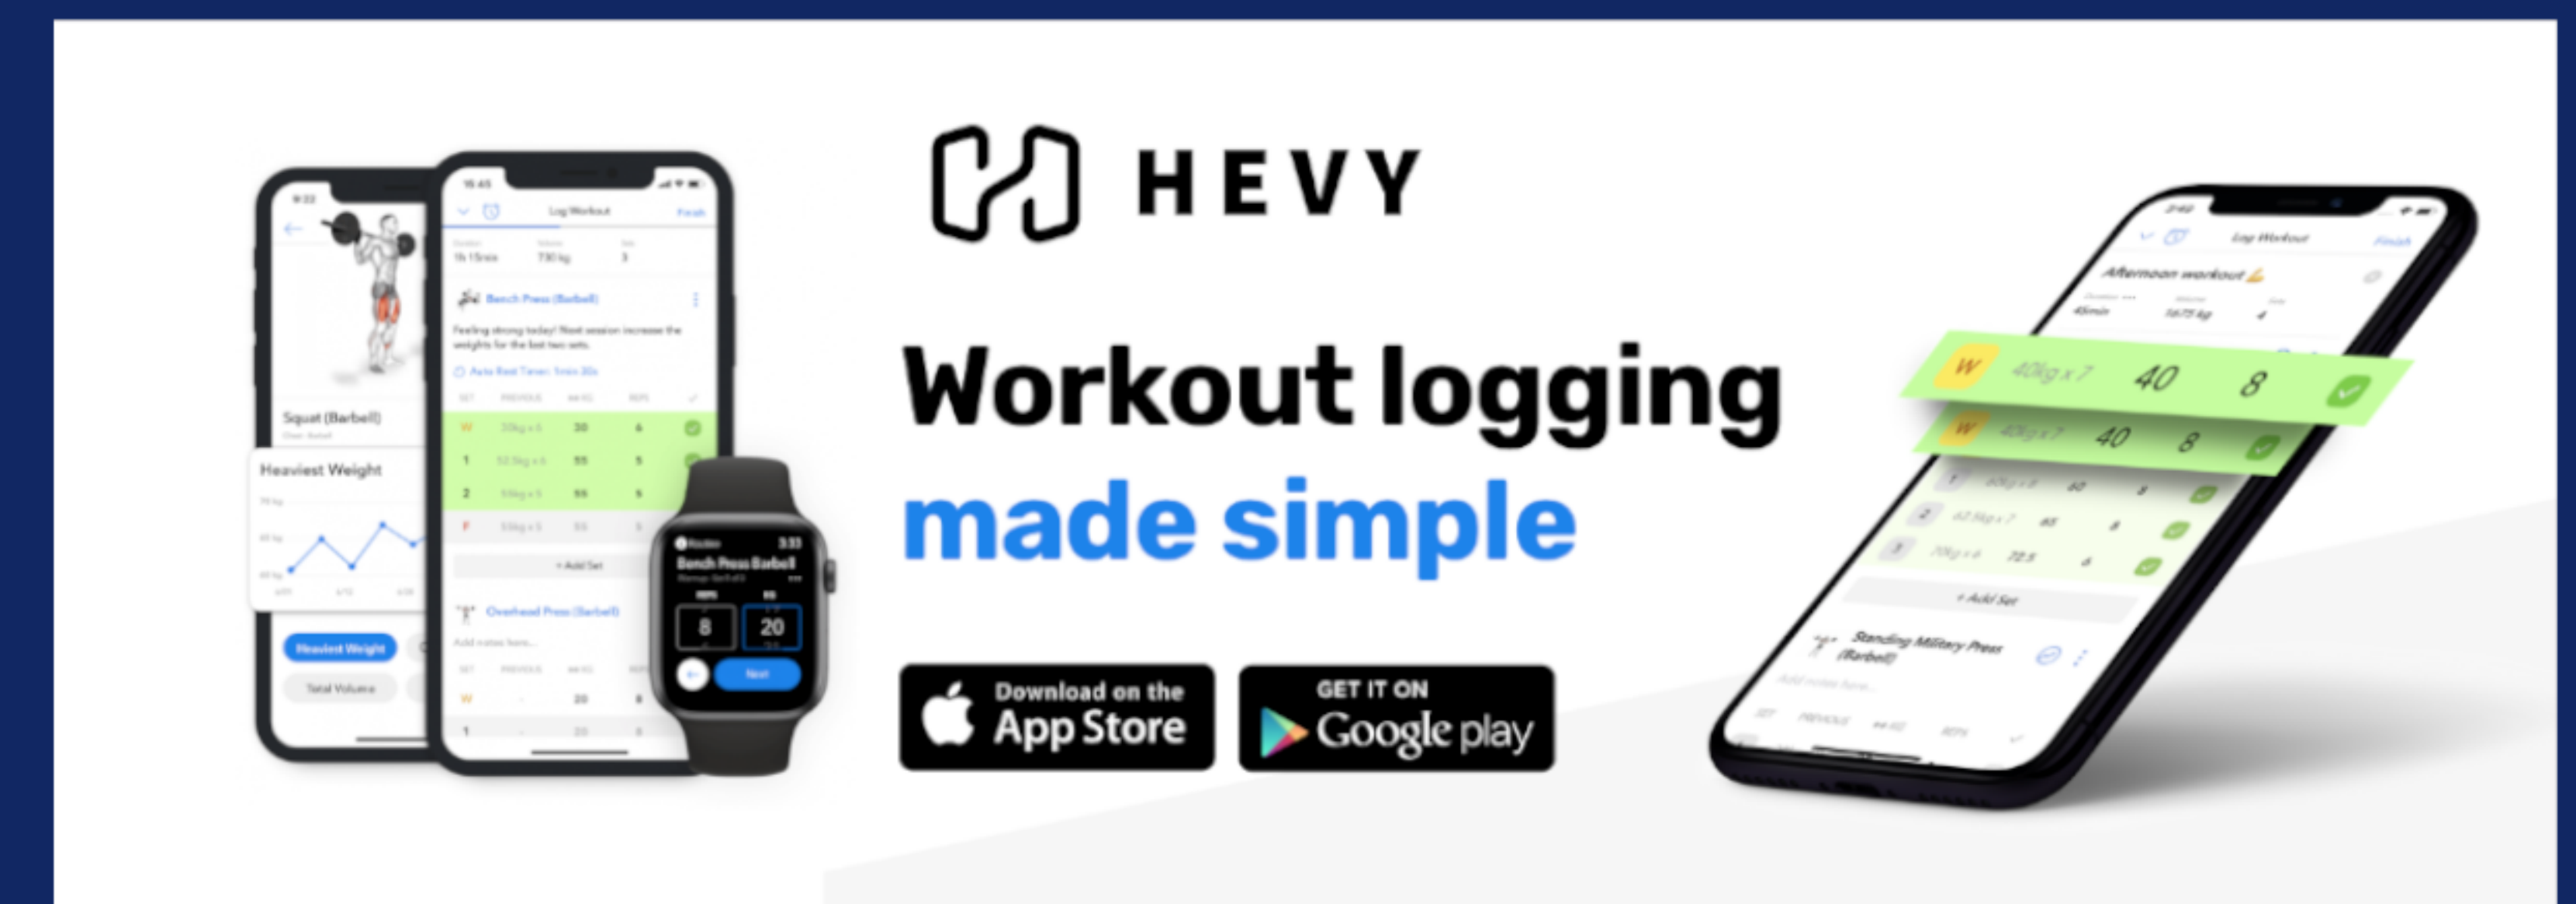

PARADIGM™
Life is not a spectator sport

Elevate your gym experience with Paradigm Commercial Equipment

BENCHES
PC-BE11
Flat Bench

Features

- ✓ Compact & Space-Saving Footprint
- ✓ Sturdy & Durable Construction
- ✓ Comfortable Wear-Resistant Padding
- ✓ Lifting Handle & Transport Wheels

Specifications:

Frame: 4" x 2" / 100cm x 50cm, 10 Gauge Frame
 Pads: High Resilience Polyurethane Foam
 Painting: 3 Layer Electrostatic Powder Coating
 Dimensions: (L x W x H): 56" x 22" x 17" / 141 x 56 x 43cm
 Product Weight: 49 lb. / 22 kg
 Certification: CE/ ROHS/ ISO9001/ ISO14001