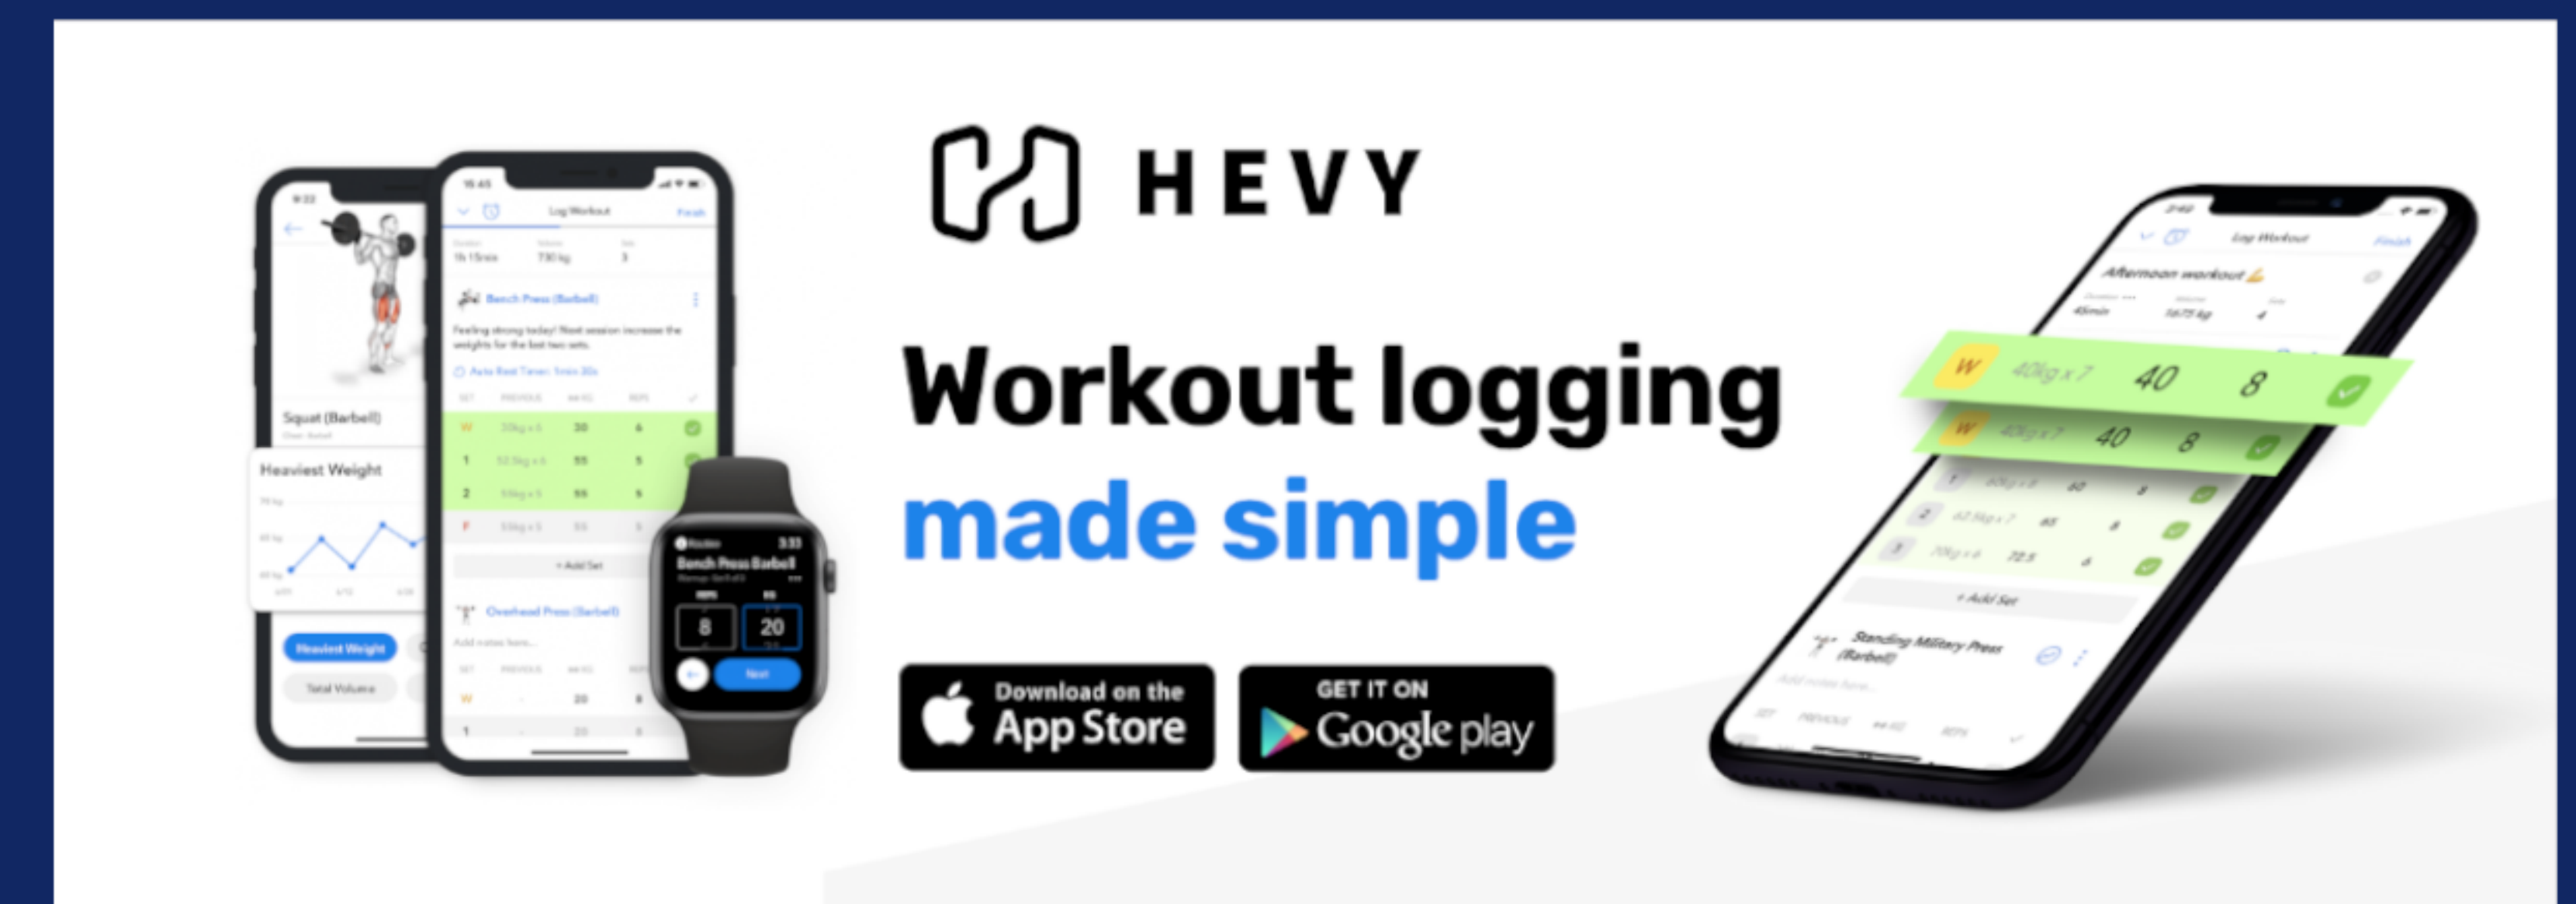

PARADIGM™
Life is not a spectator sport

Elevate your gym experience with Paradigm Commercial Equipment

BENCHES
PC-BE10
Utility Bench

Features

- ✓ Sturdy & Durable Construction
- ✓ Comfortable Wear-Resistant Padding
- ✓ Feet Rest
- ✓ Non-Marking Protective Feet

Specifications:

Frame: 4" x 2" / 100cm x 50cm, 10 Gauge Frame
 Pads: High Resilience Polyurethane Foam
 Painting: 3 Layer Electrostatic Powder Coating
 Dimensions: (L x W x H): 40" x 25" x 45" / 102 x 62 x 115cm
 Product Weight: 53 lb. / 24 kg
 Certification: CE/ ROHS/ ISO9001/ ISO14001