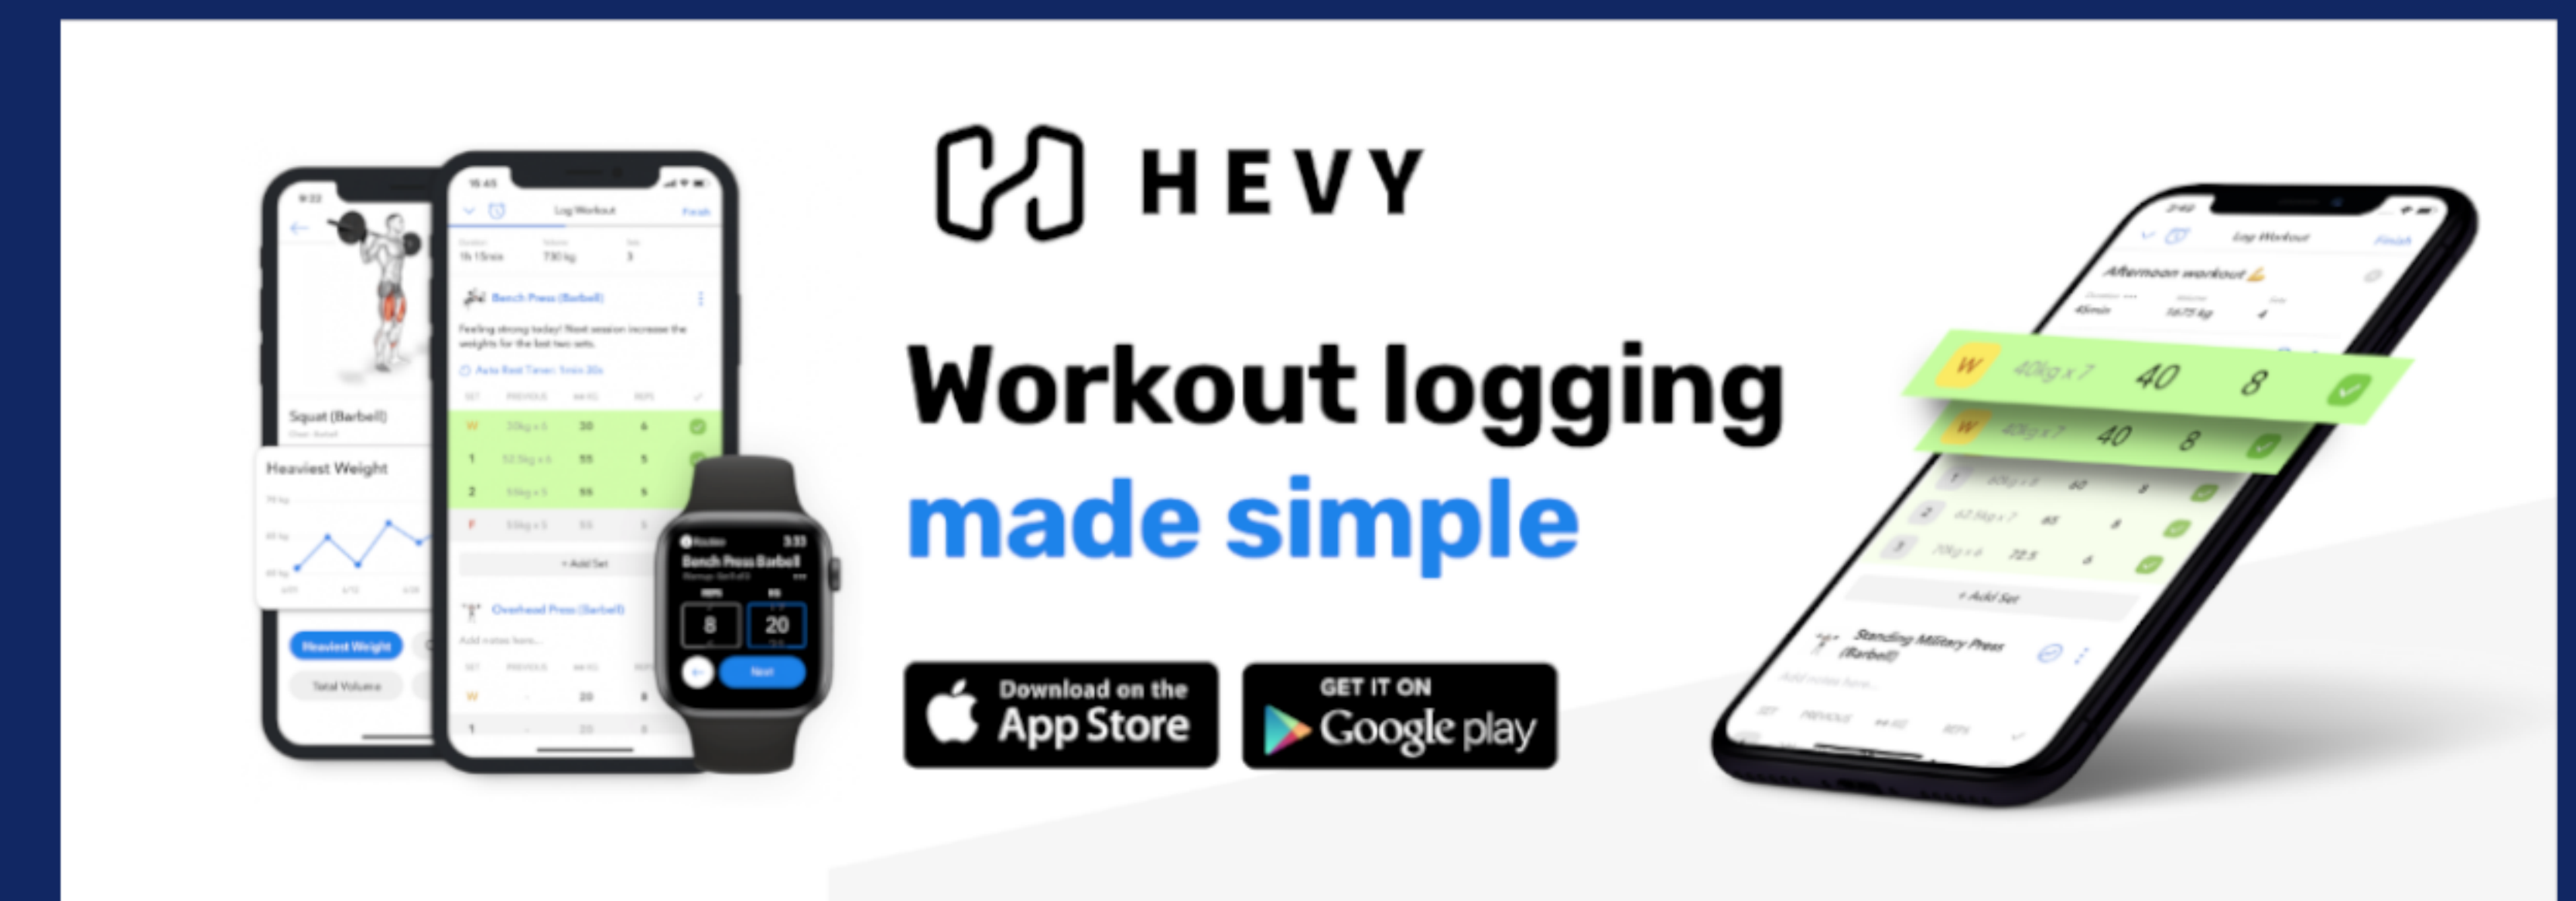

PARADIGM™

Life is not a spectator sport

STORES 6 DUMBBELL PAIRS

**dumbbells sold separately*

BENCHES

FB1 FITBOX

Space-saving, customizable training bench solution.

Features

- ✓ Heavy-Duty 11-Gauge Frame
- ✓ Designated Seat Pad & Adjustable Back Support
- ✓ 6-Pair (12 units) Dumbbell Storage
- ✓ Front & Rear Storage Spaces
- ✓ Lifting Handle & Wheels

Specifications:

Back Support Pad: Shoulder Blade Cut-Out
 Back Support Adjustment Positions: 6
 Back Support Range: Flat to 85°
 Dumbbell Storage: 12 units / 6 pairs
 Band Loops: 2
 Storage Compartments: 2
 Dimensions: (L x W x H): 51" x 16" x 20" / 130 x 41 x 51cm
 Product Weight: 126 lb. / 57 kg