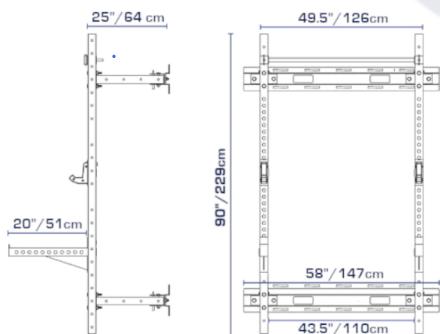

Paradigm Fitness Equipment
P.O. Box 24681, Silverthorne, CO, 80497
(800) 910 6194
paradigmfitnessequipment.com

Scan me