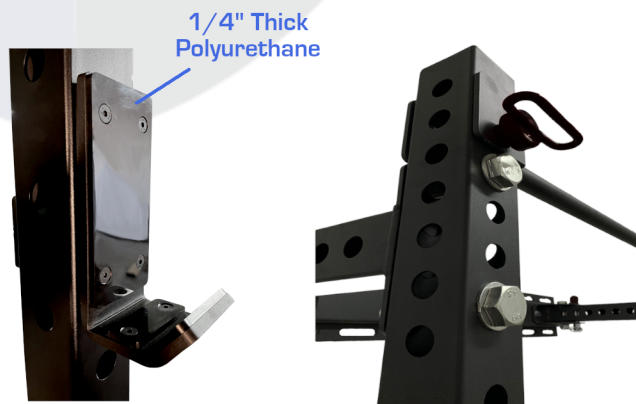

Paradigm Fitness Equipment
P.O. Box 24681, Silverthorne, CO, 80497
(800) 910 6194
paradigmfitnessequipment.com

Scan me