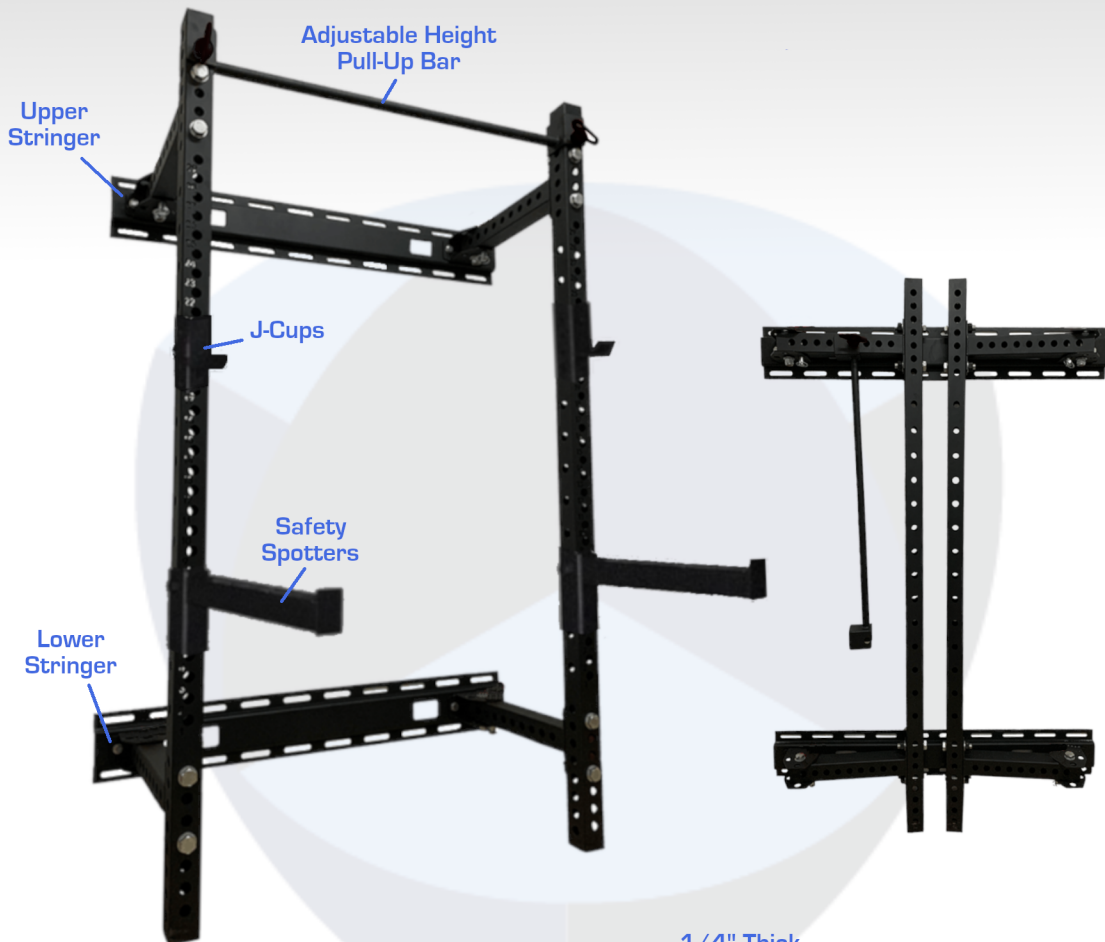

PARADIGM™

Life is not a spectator sport

RACKS / CAGES

WMFHR

Minimum space, maximum workout.

Features

- ✓ Heavy-Duty 3" x 3", 11 gauge Steel Frame
- ✓ Includes Stringers, J-Cups & Safety Spotters
- ✓ Integrated Pull-Up Bar with 5 Height Settings
- ✓ 26 Laser-Cut Positions with 2" / 5 cm Increments
- ✓ Easily Folds Away

HEVY
Workout logging
made simple

Download on the App Store | GET IT ON Google play

Specifications:

J-Cups: Max. Height Setting: 62" / 158 cm
 Safety Spotters: Min. Height Setting: 21" / 54 cm
 Dimensions. (Unfolded): (L x W x H) : 25" x 49.5" x 90" / 64 x 126 x 229 cm
 Dimensions (Folded.): (L x W x H) : 6" x 49.5" x 90" / 15 x 126 x 229 cm
 Product Weight: 206 lb. / 93 kg
 Lifetime Residential Warranty*
 Light Commercial Warranty*