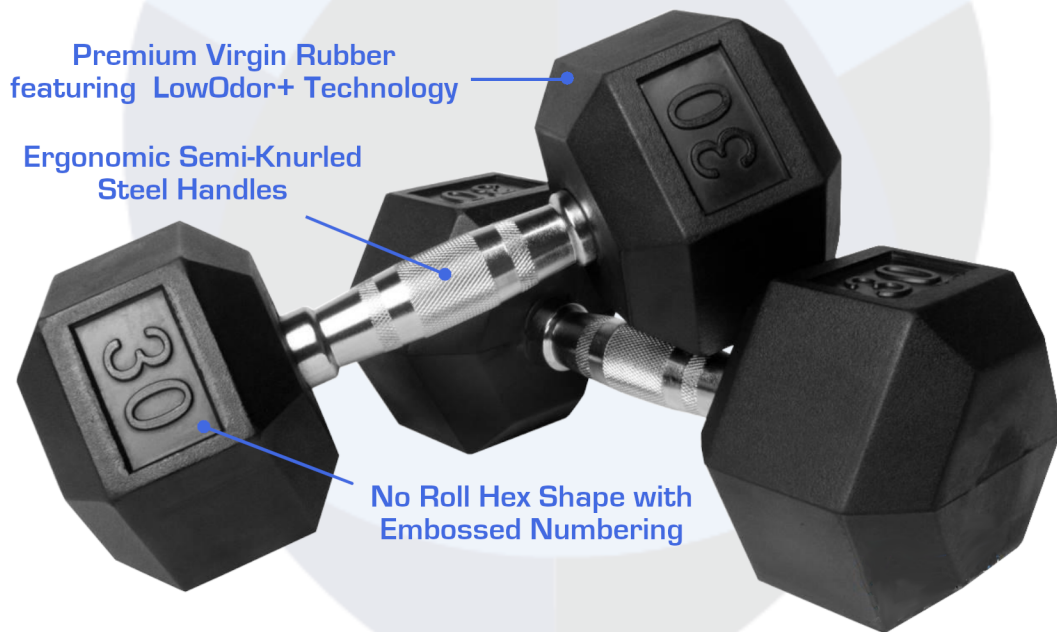

## AVAILABLE SETS

<p><b>5-50 lb.</b> 10 pairs Total of 550 lb.</p>	<p><b>55-75 lb.</b> 5 pairs Total of 650 lb.</p>	<p><b>55-100 lb.</b> 10 pairs Total of 1550 lb.</p>
--	--	---

Each set securely packed in its own crate

# RUBBER HEX DUMBBELL SETS

Ergonomic hexagon shaped rubber-coated dumbbell sets featuring our LowOdor+ Technology.

### Specifications:

Handles: Ergonomic Semi-Knurled Steel  
 Shape: Hexagon (No Roll)  
 External Rubber: Premium Virgin with LowOdor+ Technology  
 Color: Black  
 Numbering: Embossed

Lifetime Residential Warranty\*  
 Light Commercial Warranty\*